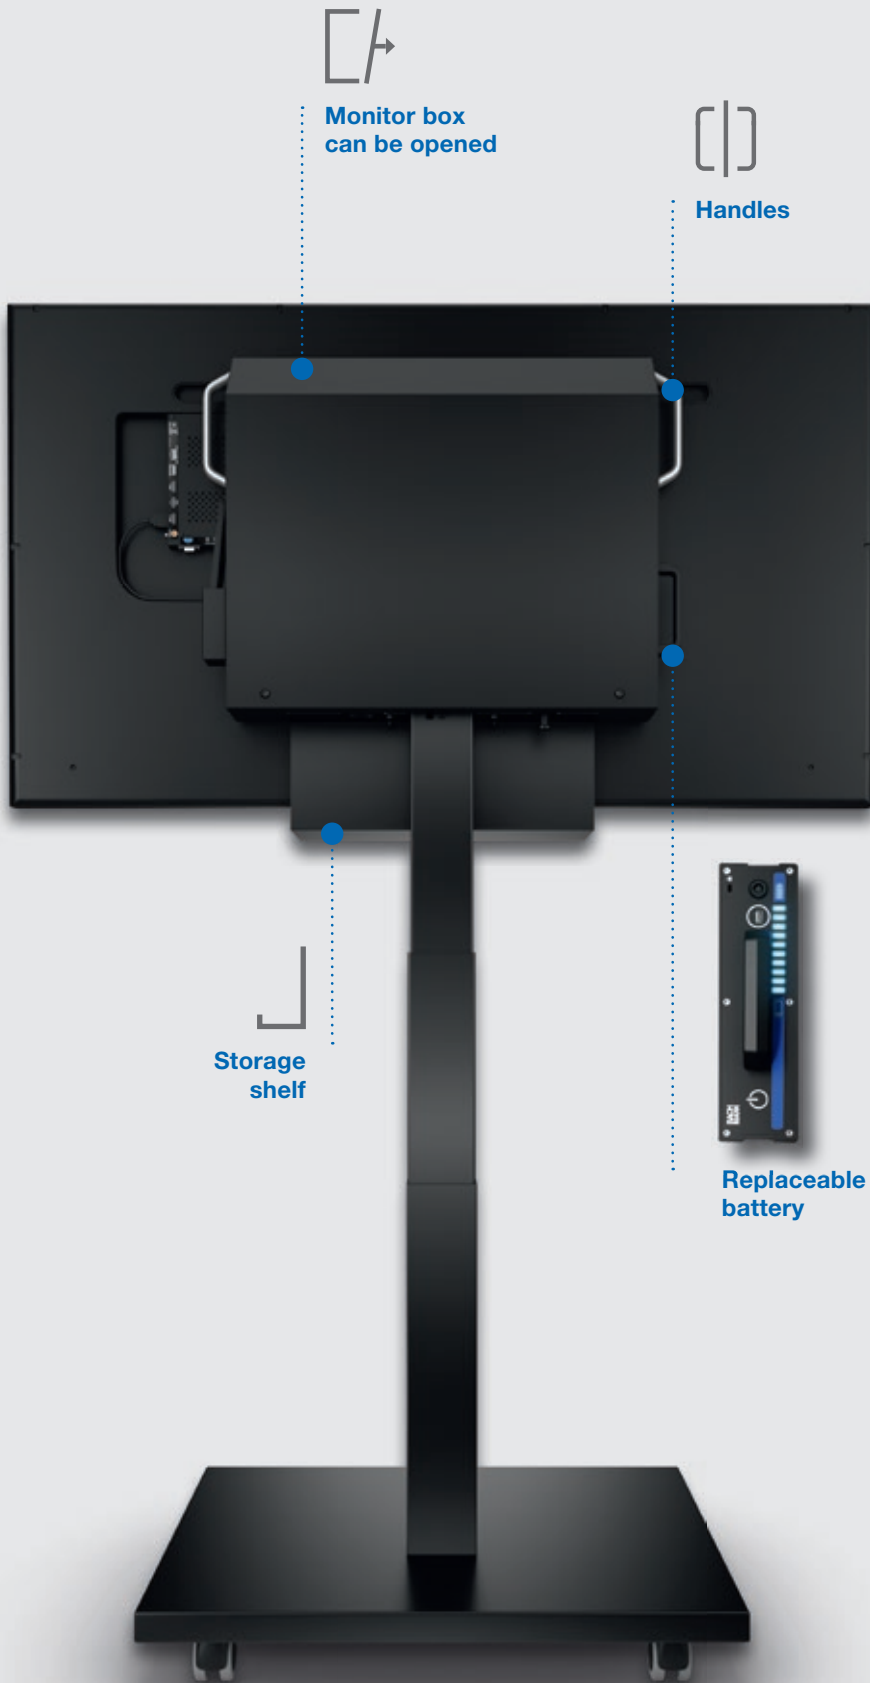

# Technical details

For displays  
up to 58"

**Resolution:**  
3840x2160 Pixel

**Electric height  
adjustment**

**Rollers enable it  
to be positioned  
anywhere**

Monitor box  
can be opened

Handles

Storage  
shelf

Replaceable  
battery

**More Details:**

Integrated loudspeakers | Battery life approx. 6–8 hours | Button at the side for adjusting the height of the system electronically | Handle for pulling and pushing the entire system along | Suitable for standing and seated workstations