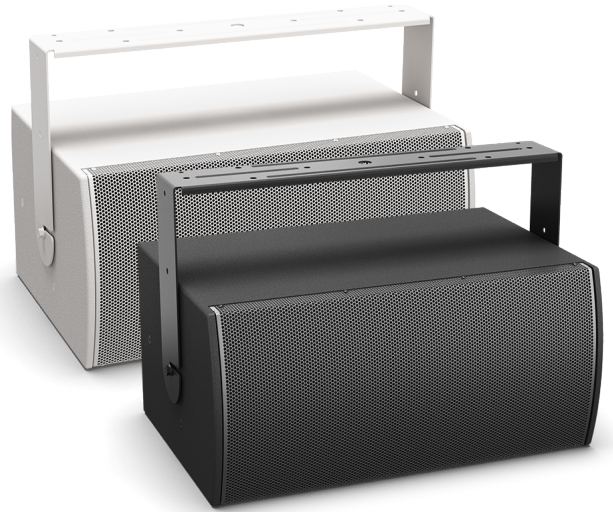

### Product Overview

Bose Professional MB210-WR compact subwoofers are designed for outdoor installations of background/foreground music and small sound-reinforcement systems that require low-frequency extension down to 37 Hz. The MB210-WR subwoofer features two (2) 10-inch high-excursion woofers in a compact, exterior-grade plywood enclosure optimized for outdoor, fixed-installation applications. Featuring outstanding performance to size ratio, the MB210-WR is designed to complement Bose Professional loudspeaker lines, in outdoor applications, such as ArenaMatch Utility, Panaray, DesignMax, and Freespace, with additional bass impact.

### Key Features

2 x 10" high-excursion woofers for high-output bass in a compact enclosure

500 W long-term power handling for high sound output and reliability

Low-frequency extension down to 37 Hz for impactful, deep-bass music reinforcement

123 dB maximum continuous SPL, 129 dB peak SPL

Exterior-grade plywood enclosure with compact size for installations

Install outdoors with an IP55 weather rating, three-layer stainless steel grille, water-resistant coating on woofer cone, industrial polyurea exterior coating, and molded cover to protect inputs

U-bracket included for easy mounting to walls or ceilings