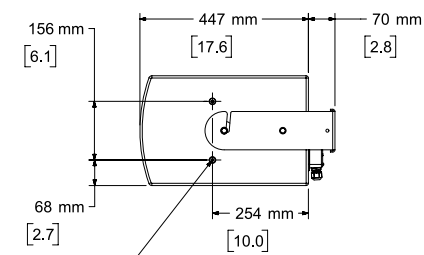

### Technical Specifications

Single Subwoofer Performance				
Frequency Response (-3 dB) <sup>(1)</sup>	45 – 180 Hz			
Frequency Range (-10 dB)	37 – 270 Hz			
Recommended High-Pass Protection Filter	40 Hz with 24-dB / octave filter			
Nominal Coverage Pattern	Omnidirectional below 200 Hz			
	Bose Professional extended-lifecycle test <sup>(2)</sup>		AES transducer test <sup>(3)</sup>	
Power Handling, long-term continuous	500 W		625 W	
Power Handling, peak	2000 W		2500 W	
	Free Field	Wall/Ceiling	Free Field	Wall/Ceiling
Sensitivity (SPL) / 1 W @ 1m <sup>4</sup>	90 dB	96 dB	90 dB	96 dB
Calculated Maximum SPL 1m <sup>5</sup>	117 dB	123 dB	118 dB	124 dB
Calculated Maximum SPL 1m, peak	123 dB	129 dB	124 dB	130 dB
Transducers				
Low Frequency	2 x 10-inch, high-excursion woofers			
Nominal Impedance	8 ohms			
Physical				
Enclosure Material	Exterior-grade plywood			
Finish	Two-part polyurea coating, black or white			
Grille	Powder-coated perforated stainless steel, acoustic foam, stainless steel mesh			
Environmental	Rated for direct-exposure outdoor installations (IEC 60529: IP55)			
Connectors				
Connectors	1 x barrier strip (accepts 10 to 18 wire gauge)			
Suspension / Mounting	3 x M8 threaded inserts for U-bracket (per side)			
Dimensions (H x W x D)	291 x 685 x 517 mm (11.5 x 27.0 x 20.4 in)			
Dimensions without U-bracket (H x W x D)	291 x 659 x 484 mm (11.5 x 26.0 x 19.1 in)			
Net Weight (loudspeaker only)	19.4 kg (42.8 lb)			
Net Weight (with U-bracket)	23.0 kg (50.6 lb)			
Shipping Weight	27.7 kg (61.1 lb)			
Accessories	Included stainless-steel U-bracket			

# MB210-WR

outdoor-rated compact subwoofer

**Top View**

**Rear View**  
BRACKET ONLY

**Front View**

**Right View**

DIMENSIONS APPLY TO BOTH SIDES

**Rear View**

BRACKET REMOVED FOR CLARITY

**Bottom View**

BRACKET REMOVED FOR CLARITY

- NOTES:
1. DIMENSIONS ARE IN MILLIMETERS OVER INCHES
  2. WEIGHT APPROX 19.5kg [42.9lbs] (SPEAKER ONLY)  
WEIGHT W/BRACKET 23.0kg [50.7lbs]