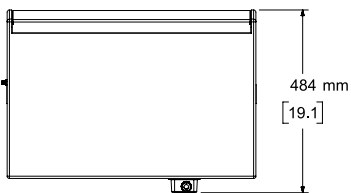

# MB210-WR

outdoor-rated compact subwoofer

**Top View**

**Rear View**  
BRACKET ONLY

**Front View**

**Right View**

DIMENSIONS APPLY TO BOTH SIDES

**Rear View**

BRACKET REMOVED FOR CLARITY

**Bottom View**

BRACKET REMOVED FOR CLARITY

- NOTES:
1. DIMENSIONS ARE IN MILLIMETERS OVER INCHES
  2. WEIGHT APPROX 19.5kg [42.9lbs] (SPEAKER ONLY)  
WEIGHT W/BRACKET 23.0kg [50.7lbs]