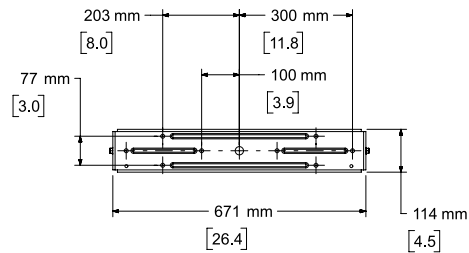

Rear View
BRACKET ONLY