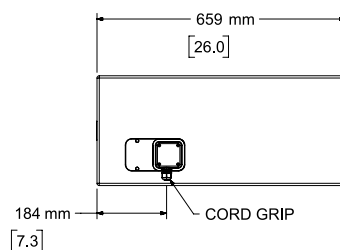

### Technical Specifications

Single Subwoofer Performance				
Frequency Response (-3 dB) <sup>(1)</sup>	45 – 180 Hz			
Frequency Range (-10 dB)	37 – 270 Hz			
Recommended High-Pass Protection Filter	40 Hz with 24-dB / octave filter			
Nominal Coverage Pattern	Omnidirectional below 200 Hz			
	Bose Professional extended-lifecycle test <sup>(2)</sup>		AES transducer test <sup>(3)</sup>	
Power Handling, long-term continuous	500 W		625 W	
Power Handling, peak	2000 W		2500 W	
	Free Field	Wall/Ceiling	Free Field	Wall/Ceiling
Sensitivity (SPL) / 1 W @ 1m <sup>4</sup>	90 dB	96 dB	90 dB	96 dB
Calculated Maximum SPL 1m <sup>5</sup>	117 dB	123 dB	118 dB	124 dB
Calculated Maximum SPL 1m, peak	123 dB	129 dB	124 dB	130 dB
Transducers				
Low Frequency	2 x 10-inch, high-excursion woofers			
Nominal Impedance	8 ohms			
Physical				
Enclosure Material	Exterior-grade plywood			
Finish	Two-part polyurea coating, black or white			
Grille	Powder-coated perforated stainless steel, acoustic foam, stainless steel mesh			
Environmental	Rated for direct-exposure outdoor installations (IEC 60529: IP55)			
Connectors				
Connectors	1 x barrier strip (accepts 10 to 18 wire gauge)			
Suspension / Mounting	3 x M8 threaded inserts for U-bracket (per side)			
Dimensions (H x W x D)	291 x 685 x 517 mm (11.5 x 27.0 x 20.4 in)			
Dimensions without U-bracket (H x W x D)	291 x 659 x 484 mm (11.5 x 26.0 x 19.1 in)			
Net Weight (loudspeaker only)	19.4 kg (42.8 lb)			
Net Weight (with U-bracket)	23.0 kg (50.6 lb)			
Shipping Weight	27.7 kg (61.1 lb)			
Accessories	Included stainless-steel U-bracket			

# MB210-WR

outdoor-rated compact subwoofer

**Top View**

**Rear View**  
BRACKET ONLY

**Front View**

**Right View**

DIMENSIONS APPLY TO BOTH SIDES

**Rear View**

BRACKET REMOVED FOR CLARITY

**Bottom View**

BRACKET REMOVED FOR CLARITY

- NOTES:
1. DIMENSIONS ARE IN MILLIMETERS OVER INCHES
  2. WEIGHT APPROX 19.5kg [42.9lbs] (SPEAKER ONLY)  
WEIGHT W/BRACKET 23.0kg [50.7lbs]