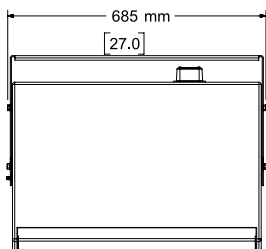

MB210-WR

outdoor-rated compact subwoofer

Top View