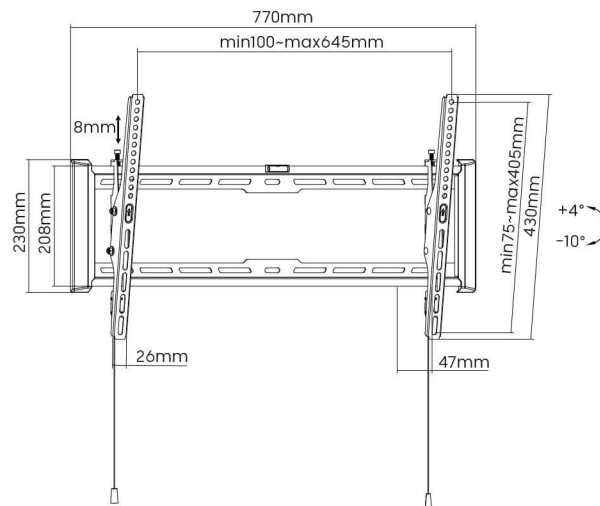

W80-600T-S