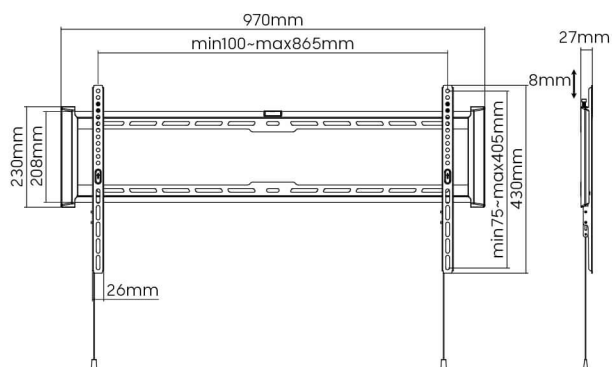

### W90-800T-S

Color:

Item No.	W80-600F-S	W80-600T-S	W90-800F-S	W90-800T-S
Fit Screen Size	37"-80"		43"-90"	
Max. VESA	600x400		800x400	
Weight Capacity	75kg/165lbs		75kg/165lbs	
Tilt Range	/	+4° ~ -10°	/	+4° ~ -10°
Profile	27mm (1.1")	47mm (1.9")	27mm (1.1")	47mm (1.9")
Screen Level	8mm/0.3"		8mm/0.3"	