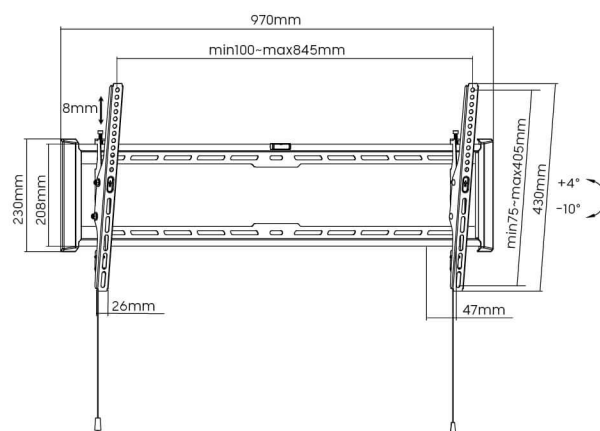

### W90-800T-S

Color:

Item No.	W80-600F-S	W80-600T-S	W90-800F-S	W90-800T-S
Fit Screen Size	37"-80"		43"-90"	
Max. VESA	600x400		800x400	
Weight Capacity	75kg/165lbs		75kg/165lbs	
Tilt Range	/	+4° ~ -10°	/	+4° ~ -10°
Profile	27mm (1.1")	47mm (1.9")	27mm (1.1")	47mm (1.9")
Screen Level	8mm/0.3"		8mm/0.3"	