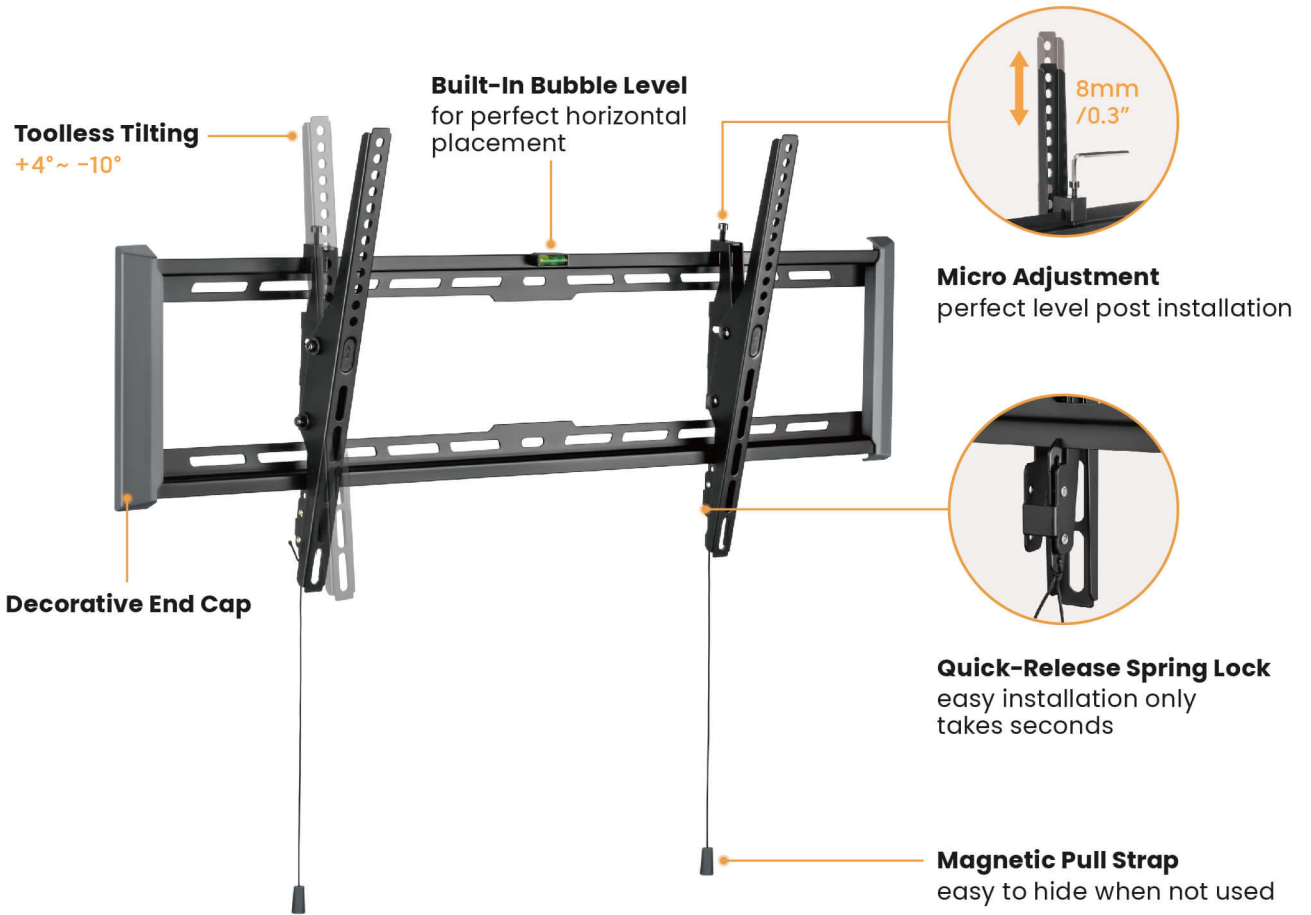

W80 / W90 Series

Ultra-Slim and Heavy-Duty TV Wall Mount

dacomex