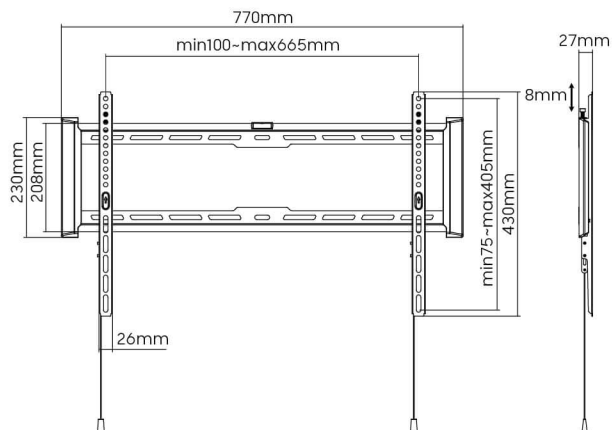

W80 / W90 Series

Ultra-Slim and Heavy-Duty TV Wall Mount

dacomex

W80-600F-S