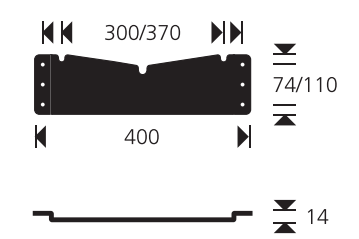

## Dimension (mm)

#Front

#Side

#Back

#Bracket

## Key Features

Screen Size	21.5"
Display Type	IPS
Display Ratio	16:9
Resolution	1920x1080
Brightness	1000 cd/m2
Contrast Ratio	1000:1
Viewing Angle	147° (H) X 160° (V)
Display Colors	16.7M
Response Time	5ms
Work life	≥50000 hrs

## Dimensions

Height	800mm
Width	600mm
Thickness	35 mm