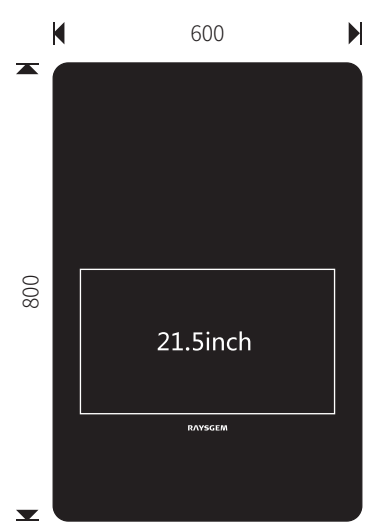

## Dimension (mm)

#Front

#Side

#Back

#Bracket

## Key Features

Screen Size	21.5"
Display Type	IPS
Display Ratio	16:9
Resolution	1920x1080
Brightness	1000 cd/m2
Contrast Ratio	1000:1
Viewing Angle	147° (H) X 160° (V)
Display Colors	16.7M
Response Time	5ms
Work life	≥50000 hrs

## Dimensions

Height	800mm
Width	600mm
Thickness	35 mm