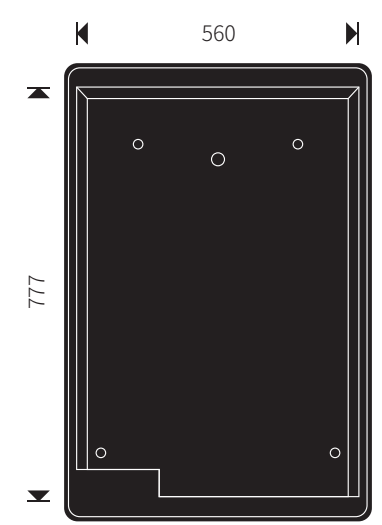

# Smart mirror

Smart Kitchen & Bathroom ♦ Interactive Platform ♦ Master Control

- Entertainment
- News
- Weather
- Traffic
- Calendar

## Dimension (mm)

#Front

#Side

#Back

#Bracket

## Key Features

Screen Size	21.5"
Display Type	IPS
Display Ratio	16:9
Resolution	1920x1080
Brightness	1000 cd/m2
Contrast Ratio	1000:1
Viewing Angle	147° (H) X 160° (V)
Display Colors	16.7M
Response Time	5ms
Work life	≥50000 hrs

## Dimensions

Height	800mm
Width	600mm
Thickness	35 mm