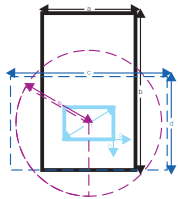

Customization

Variable sizes available
Display range and position selectable
Modular System compatible with any application