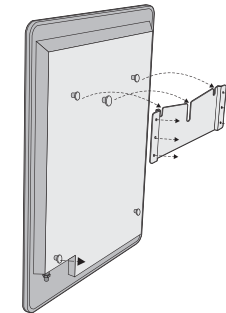

Installation