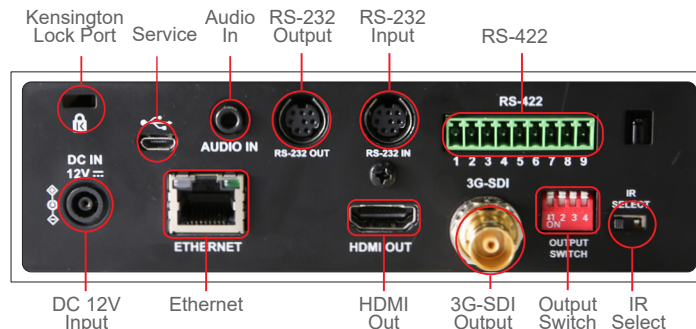

I/O Connections

Lumens®

Lumens Integration, Inc.
4116 Clipper Court
Fremont, CA, 94538
Phone: +1-866-600-0988
Fax: +1-510-252-1389

Lumens Europe
De Nayerstraat 17 9470
Denderleeuw Belgium
Phone : +32-473-58-38-95
Fax : +32-2-452-76-00

www.MyLumens.com