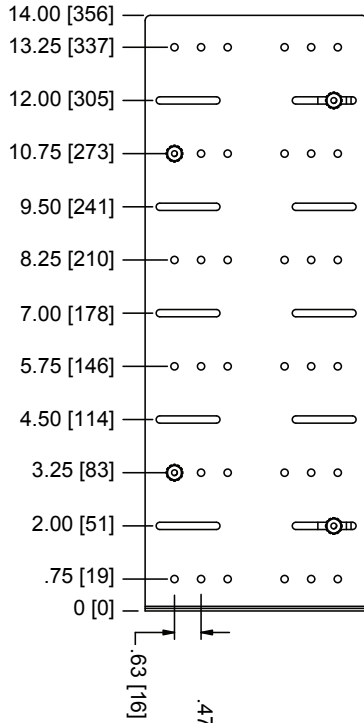

Features

- Adjustable, foam padded mounting and clamping bars
- Two sizes available; two space model for higher density and three space model for greater heat dissipation
- Constructed of 16-gauge steel
- Weight capacity of 25 lbs.
- Provides superior ventilation, eliminates the need for vent panels
- Durable flat black powder coat finish

OCAP-2

OCAP-3 (shown) uses three space model for greater heat dissipation, use two space model for high density mounting

Architects' and Engineers' Specifications

EIA compliant 19" clamping rackshelf for cable / satellite box shall be Middle Atlantic Products model # OCAP - (2,3). Rackshelf shall occupy (2,3) rackspaces. Rackshelf shall feature adjustable, foam padded mounting and clamping bars to secure component while preventing scratches and allowing greater heat dissipation. Clamping rackshelf shall be constructed of 16-gauge steel with a 25 lb. weight capacity. Unit shall be finished in a durable flat black powder coat. Clamping rackshelf shall be GREENGUARD Indoor Air Quality Certified for Children and Schools. Clamping rackshelf shall be RoHS EU Directive 2002/95/EC compliant. Clamping rackshelf shall be manufactured by an ISO 9001 and ISO 14001 registered company. Clamping rackshelf shall be warranted to be free from defects in material or workmanship under normal use and conditions for the lifetime of the product.

CUSTOMIZABLE SPECIFICATION CLIPS AVAILABLE AT MIDDLEATLANTIC.COM

OCAP-x basic dimensions

All dimensions in inches unless otherwise noted [bracketed dimensions are in millimeters unless otherwise noted]

Part #	A Overall Height	B Clamping Range	Qty. of fixed mounting holes
OCAP-2	3.50 [89] (2 rackspaces)	1.80 [46] - 2.56 [65]	24
OCAP-3	5.25 [133] (3 rackspaces)	2.04 [52] - 4.31 [109]	36

SIDE VIEW

FRONT VIEW