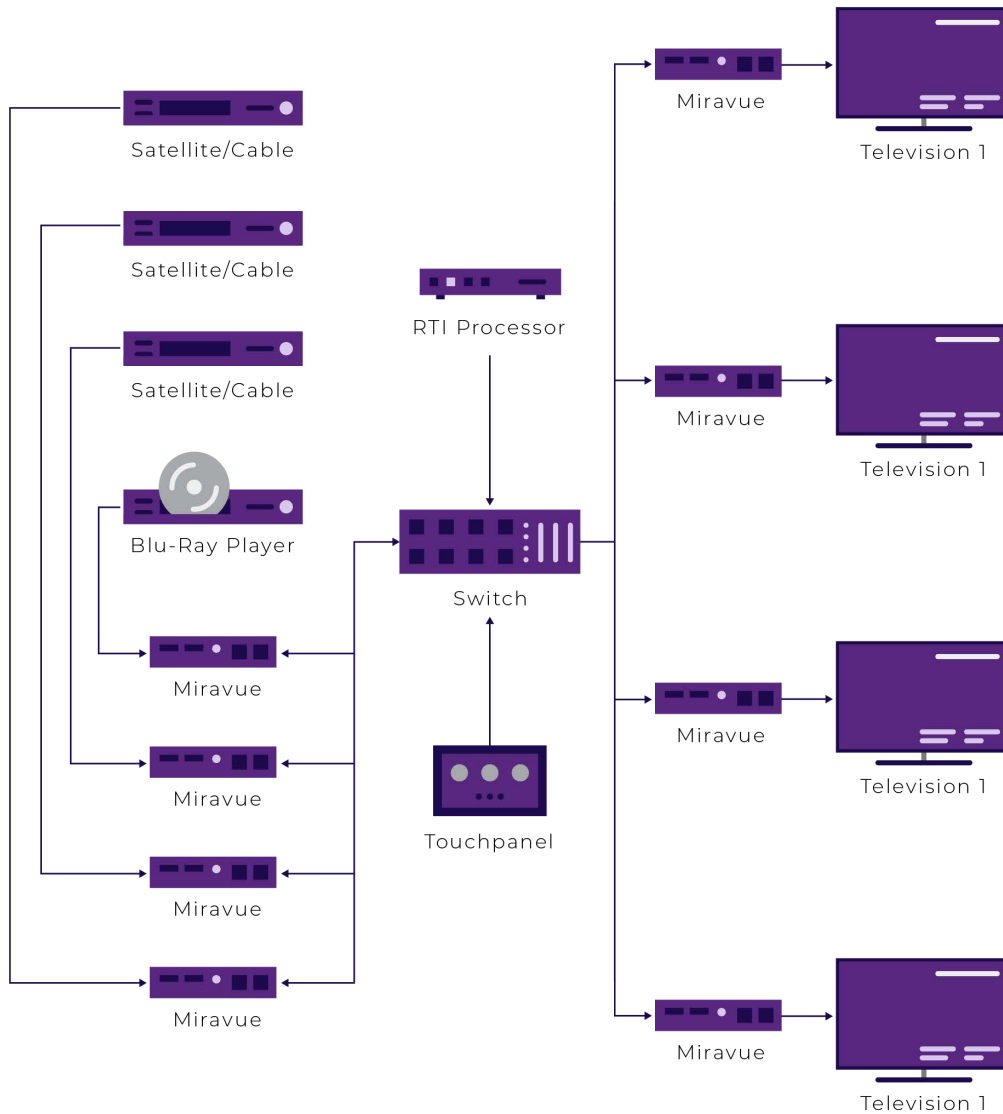

Specifications

Power Supply (included)	Power adapter 5V, 2.4A or via PoE 802.3af
Dimensions WxHxD	5in(127mm) x 1.27in(32mm) x 3.8in(97mm)
Weight	6.03oz (180g)
Mounting	Surface / Wall mount / Behind TV
Operating Temperature	C 0 to +40 degrees F +32 to +104 degrees
Operating Humidity	5% to 95% Non-condensing
Video Input	One, HDMI
Ethernet Ports	Two, RJ45 (10/100, 1 PoE, 1 Ethernet)
Wireless Ethernet	2.4GHz and 5Ghz a/g/b/n
Video Output	One, HDMI
Audio Output	One, Stereo Audio, 3.5mm
Control Signal Output	One, IR, 3.5mm jack
	One, RS-232, 3.5mm 3pos
	TCP/IP, RJ45

Compliance	HDMI / HDCP 1.x and 2.x
Supported Video Resolutions	480i, 480p, 576i, 576p, 720p/50, 720p/60, 1080i/25, 1080i/30, 1080p/24, 1080p/25, 1080p/30, 1080p/50, 1080p/60
Video Codecs	H.264 BP/MP/HP, VC-1 SP/MP/AP, MPEG-1/2, MPEG-4 SP/ASP, H.263P3, DivX, XviD, VP8, MVC, Theora, AVS, RV-8/9/10
Max. Sources / Displays	Unlimited
	One Video Source simultaneously
	to up to 16 Displays
Audio Formats	Stereo, Dolby Digital 5.1
Control Options (VIP-1)	IR, RS232, TCP/IP
Warranty	CEC with OSD
	Three Years (Parts & Labor)

All features and specifications subject to change without notice

Remote Technologies Incorporated
5775 12th Avenue East, Suite 180, Shakopee, MN 55379
PH: (952) 253-3100 • Website: www.rticorp.com

RTI
It's Under Control®