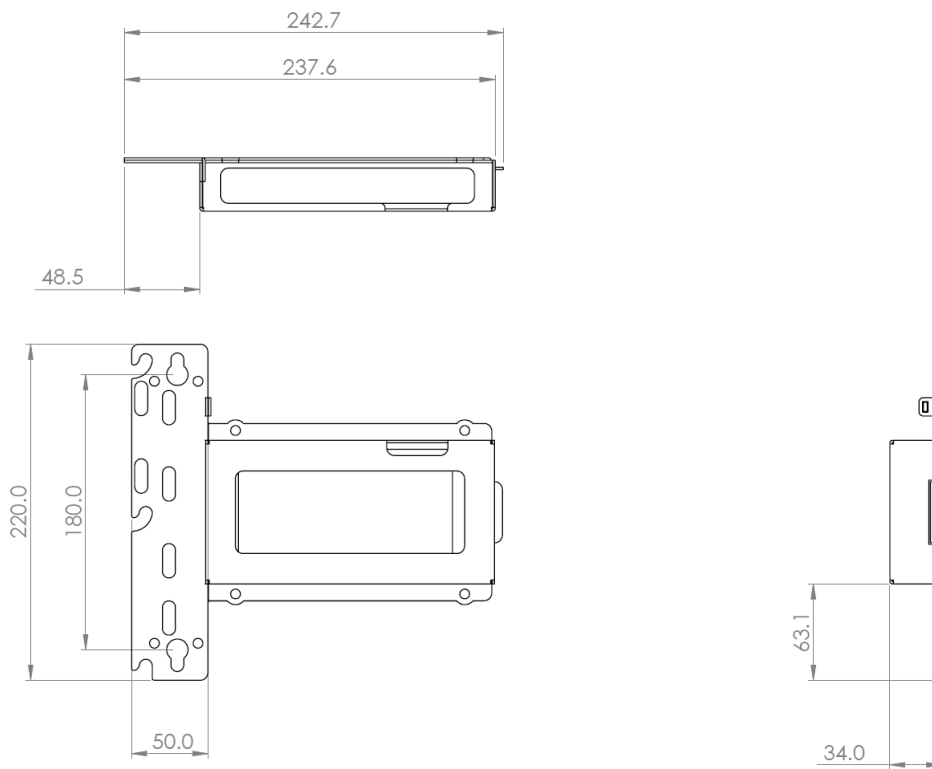

ACC-MSP

Mersive Solstice Pod Mount

Max load
Dedicated

Key Features

- Wall, table and service rack mountable for added versatility
- Low profile design, mounting just 34mm in depth ensures a discreet installation
- Compatible with nano Kensington Lock for additional security
- Easy access for servicing
- Anti tamper design

	COMPATIBLE WITH	UPC CODE	PRODUCT SIZE / WEIGHT	PACKAGING SIZE / WEIGHT	INCLUDED
ACC-MSP	SF6%, ST6%, SA%, SUA%, SS5%, SR5%, MOD-UNM/UNL/ UNL2, PLP-UNM/UNL	735029339021	220mm x 242.7mm x 34mm 0.57kg	260mm x 260mm x 50mm 0.8kg	Mount, Instructions, Wall Fixings, 2 x M5 Screws, 4 x 6m Nylon Spacers, 1 x Nut Bar