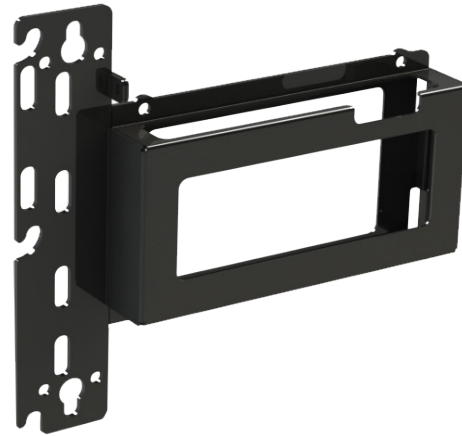

ACC-MSP

Mersive Solstice Pod Mount

Max load
Dedicated

Key Features

- Wall, table and service rack mountable for added versatility
- Low profile design, mounting just 34mm in depth ensures a discreet installation
- Compatible with nano Kensington Lock for additional security
- Easy access for servicing
- Anti tamper design

	COMPATIBLE WITH	UPC CODE	PRODUCT SIZE / WEIGHT	PACKAGING SIZE / WEIGHT	INCLUDED
ACC-MSP	SF6%, ST6%, SA%, SUA%, SS5%, SR5%, MOD-UNM/UNL/ UNL2, PLP-UNM/UNL	735029339021	220mm x 242.7mm x 34mm 0.57kg	260mm x 260mm x 50mm 0.8kg	Mount, Instructions, Wall Fixings, 2 x M5 Screws, 4 x 6m Nylon Spacers, 1 x Nut Bar