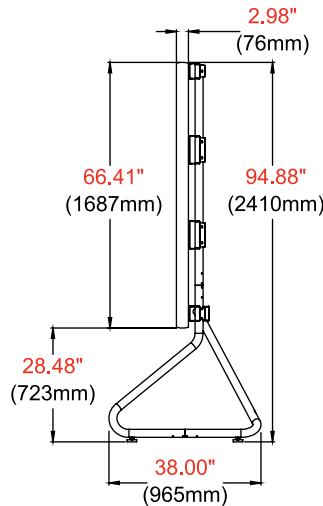

SIDE VIEW WITH CABINET