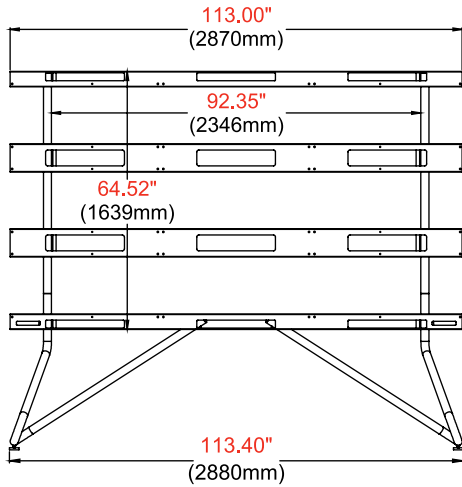

Product Specifications

	DIMENSIONS (W x H x D)	PRODUCT WEIGHT	LOAD CAPACITY	FINISH	COLOUR
DS-LEDCLAAF-3x3	Stand: 113.40" x 94.88" x 38.00" (2880 x 2410 x 965mm) Cart: 113.40" x 99.04" x 38.00" (2880 x 2516 x 965mm)	TBD	425lb (193kg)	Powder Coat & Clear Anodized Finish	Black & Silver

Package Specifications

	PACKAGE SIZE (W x H x D)	PACKAGE SHIP WEIGHT	PACKAGE UPC CODE	PACKAGE CONTENTS	UNITS IN PACKAGE
DS-LEDCLAAF-3x3	TBD	TBD	735029334408	Frame, Casters, Feet & Mounting Hardware	1

All dimensions = inch (mm)