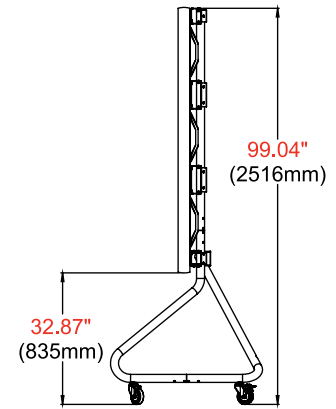

Product Specifications

	DIMENSIONS (W x H x D)	PRODUCT WEIGHT	LOAD CAPACITY	FINISH	COLOUR
DS-LEDCLAAF-3x3	Stand: 113.40" x 94.88" x 38.00" (2880 x 2410 x 965mm) Cart: 113.40" x 99.04" x 38.00" (2880 x 2516 x 965mm)	TBD	425lb (193kg)	Powder Coat & Clear Anodized Finish	Black & Silver

Package Specifications

	PACKAGE SIZE (W x H x D)	PACKAGE SHIP WEIGHT	PACKAGE UPC CODE	PACKAGE CONTENTS	UNITS IN PACKAGE
DS-LEDCLAAF-3x3	TBD	TBD	735029334408	Frame, Casters, Feet & Mounting Hardware	1

All dimensions = inch (mm)

FRONT VIEW

SIDE VIEW WITH CABINET

SIDE VIEW WITH CASTERS & CABINET

Architect Specifications

The SEAMLESS Trolley/Stand shall be a Peerless-AV model DS-LEDCLAAF-3x3 and shall be located where indicated on the plans. Assembly and installation shall be done according to instructions provided by the manufacturer.