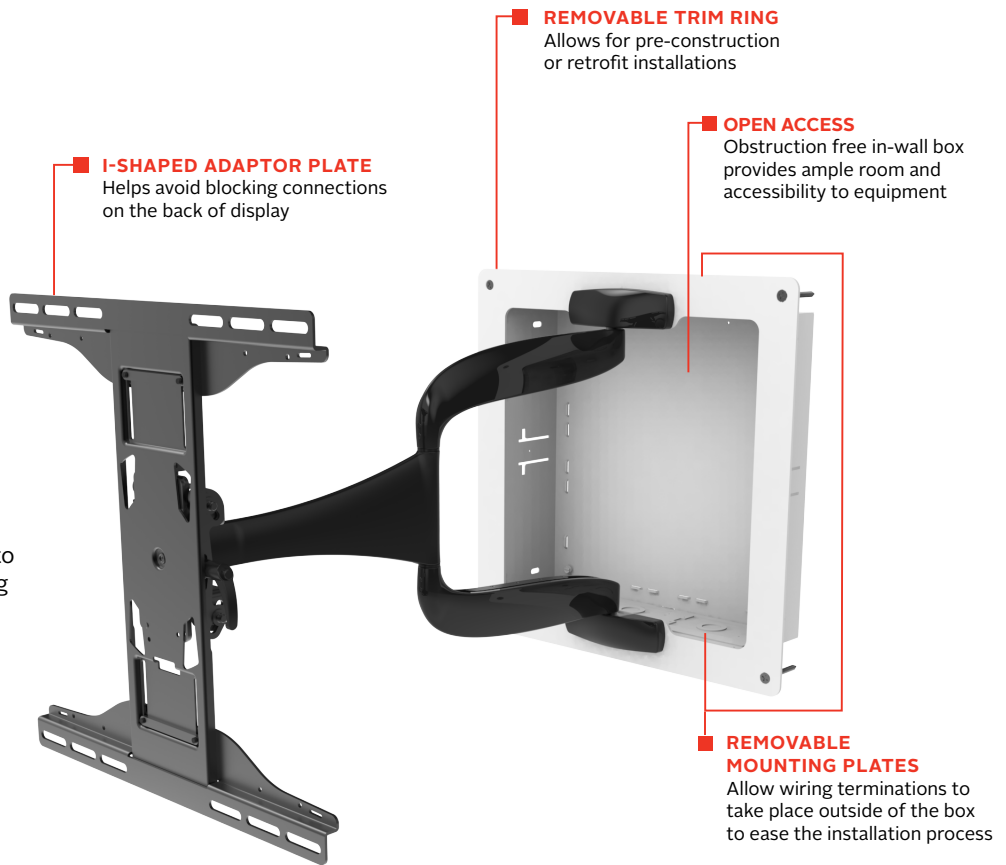

# DesignerSeries™ Articulating Mount with In-Wall Box

FOR 37" TO 65" ULTRA-THIN DISPLAYS\*

**Mounting Pattern**  
400 x 400mm  
(15.75" x 15.75")

**Max Load**  
Articulating Mount:  
80lb (36.3kg)  
In-Wall Box: 25lb (11.3kg)

- Includes Articulating Mount with 400 x 400mm VESA® adaptors
- Up to ±90° of side-to-side swivel
- Added ±5° of roll for post-installation display leveling without the use of tools
- Up to ±0.5" (13mm) of vertical adjustment for post-installation leveling and height adjustment fine-tuning
- Landscape or portrait mounting options increases display versatility
- Installs between 16" (406mm) stud centers, to a single stud, or directly into a drywall opening
- Knock-outs for 3/4", 1.0", 1.25" and 1.5" conduit
- Cut-Out Dimensions: 14.4" x 14.4" (365 x 365mm)
- Adjustable Trim Ring allows use of 3/8" - 3/4" drywall thickness
- Knock-outs provide the ability to mount up to four single gang outlets; Compatible with RACO 420 gang box or equivalent
- Integrated cable tie locations

Low profile design provides an ADA compliant solution when used with displays 2" thick or less.

Please visit [peerless-av.com/en-us/patents](http://peerless-av.com/en-us/patents) for patent information.

\*This display size range is simply a guideline for product selection. Displays larger than the screen size range may still be compatible as long as they fall within the VESA® pattern and max weight of the Peerless-AV® product.  
 †Designed for use with displays that are less than 3" (76mm) deep.  
 ‡The display must have a flat mounting surface, or mounting holes need to be on the furthest back surface of the display.