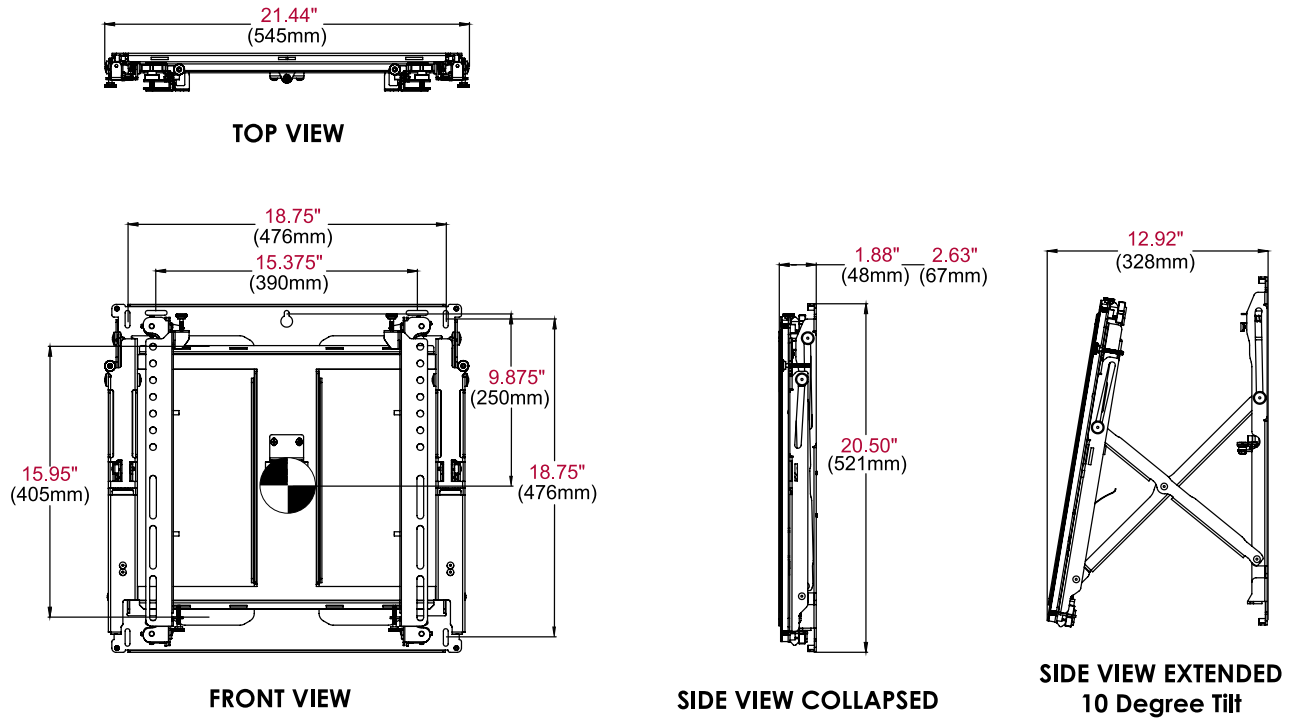

DS-VW755S	SmartMount® Full Service Thin Video Wall Mount with Quick Release for 46"-65" Displays

Product Specifications

	DIMENSIONS (W x H x D)	PRODUCT WEIGHT	LOAD CAPACITY	FINISH	AVAILABLE COLORS
DS-VW755S	21.44" x 20.50" x 1.88"-2.63" (545 x 521 x 48 - 67mm)	20.9lb (9.5kg)	80lb (36.4kg)	Textured	Black

Package Specifications

	PACKAGE SIZE (W x H x D)	PACKAGE SHIP WEIGHT	PACKAGE UPC CODE	PACKAGE CONTENTS	UNITS IN PACKAGE
DS-VW755S	30.00" x 21.50" x 2.50" (762 x 546 x 63mm)	25.4lb (11.5kg)	735029302438	Wall Mount Assembly, Mounting Attachment Rails & Fasteners	1

Accessories

- **ACC-V600X:** Adaptor for VESA® 600 x 400mm Mounting Patterns
- **ACC-DHK:** Display Handling Kit
- **ACC-DHP6:** Display Handling Kit Replacement Pads - 6pk
- **DS-VWRSXXX:** Reusable Display Dedicated Spacers

All dimensions = inch (mm)

Architect Specifications

The SmartMount® Full Service Thin Video Wall Mount with Quick Release shall be a Peerless-AV model DS-VW755S and shall be located where indicated on the plans. Assembly and installation shall be done according to instructions provided by the manufacturer.

Visit peerless-av.com to see the complete line of AV solutions from Peerless-AV, including outdoor displays, wireless, kiosks, digital audio, display mounts, projector mounts, carts/stands, and a full assortment of accessories.

Peerless-AV
2300 White Oak Circle
Aurora, IL 60502 USA
(800) 865-2112
(630) 375-5100
Fax: (800) 359-6500

Peerless-AV EMEA
Unit 3 Watford Interchange
Colonial Way, Watford
Herts, WD24 4WP
United Kingdom
+44 (0) 1923 200100
Fax: +44 (0) 1923 200101

Peerless-AV Latin America
Ave de las Industrias 413
Parque Industrial Escobedo
Escobedo, N.L.,
Mexico 66062
+52 (81) 8384-8300
Fax: +52 (81) 8384-8360