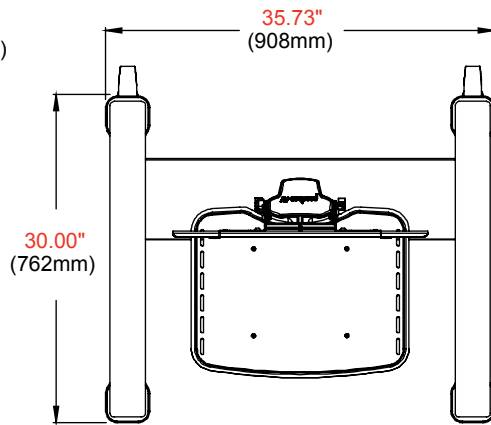

SR560M/SR575K/SR555M TOP VIEW WITH BUMPER