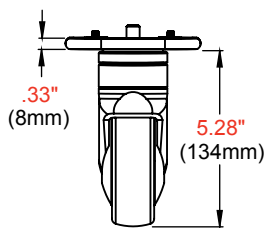

FRONT VIEW BUMPER WITH WHEEL