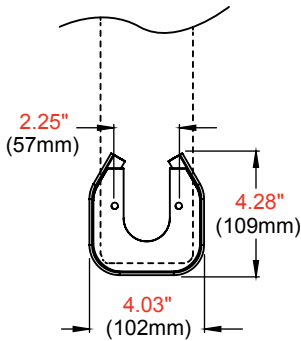

RoHS **TAA**
COMPLIANT

✉ info@peerless-av.com
🌐 peerless-av.com

peerless-AV®
Driving Technology Through Innovation

ACC-BPR SmartMount® Bumper Accessory for Peerless-AV® SR Carts

Product Specifications

	DIMENSIONS (W x H x D)	PRODUCT WEIGHT	AVAILABLE COLORS
ACC-BPR	4.03" x 4.28" x .33" (102 x 109 x 8mm)	1.0 (.45kg)	Black

Package Specifications

	PACKAGE SIZE (W x H x D)	PACKAGE SHIP WEIGHT	PACKAGE UPC CODE	PACKAGE CONTENTS	UNITS IN PACKAGE
ACC-BPR	8.00" x 4.00" x 4.00" (203 x 102 x 102mm)	3.7lb (1.7kg)	735029305286	Bumper material, base, mounting hardware & wrench	1

All dimensions = inch (mm)

TOP VIEW BUMPER

FRONT VIEW BUMPER WITH WHEEL

SR560M/SR575K/SR555M TOP VIEW WITH BUMPER

SR598 TOP VIEW WITH BUMPER

Architect Specifications

The SmartMount® Bumper Accessory shall be a Peerless-AV® model ACC-BPR and shall be located where indicated on the plans. Assembly and installation shall be done according to instructions provided by the manufacturer.