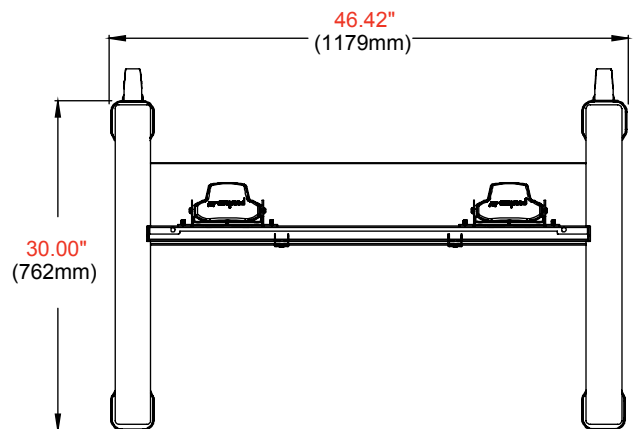

Package Specifications

	PACKAGE SIZE (W x H x D)	PACKAGE SHIP WEIGHT	PACKAGE UPC CODE	PACKAGE CONTENTS	UNITS IN PACKAGE
ACC-BPR	8.00" x 4.00" x 4.00" (203 x 102 x 102mm)	3.7lb (1.7kg)	735029305286	Bumper material, base, mounting hardware & wrench	1

All dimensions = inch (mm)

TOP VIEW BUMPER

FRONT VIEW BUMPER WITH WHEEL

SR560M/SR575K/SR555M TOP VIEW WITH BUMPER

SR598 TOP VIEW WITH BUMPER

Architect Specifications

The SmartMount® Bumper Accessory shall be a Peerless-AV® model ACC-BPR and shall be located where indicated on the plans. Assembly and installation shall be done according to instructions provided by the manufacturer.