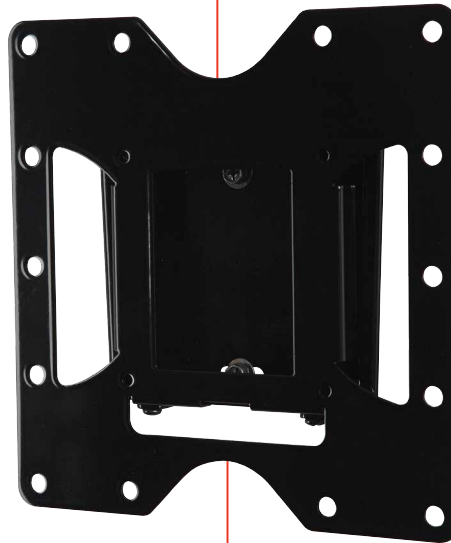

PF632

**Mounting Pattern**  
100, 200 x 100,  
or 200 x 200mm

**Max Load**  
80lb  
(36kg)

# PARAMOUNT™ Flat Wall Mount

FOR 22" TO 40" DISPLAYS

The Paramount™ series wall mounts provide versatile and multi-functional features. With PF632, a low-profile design positions the display just 0.64" (16mm) from the wall. The Hook-and-Hang™ system offers easy, one-person installation of the display.

- Accommodates 100, 200 x 100, or 200 x 200mm VESA® mounting patterns
- Slim design positions the display only 0.64" (16mm) from the wall
- Display adaptor simply slides into the wall plate for a quick and easy installation
- Includes all necessary wall and display attachment hardware
- Design is UL listed and tested to four times stated load capacity

### HOOK-AND-HANG™ INSTALLATION

Display is easily installed by a single person