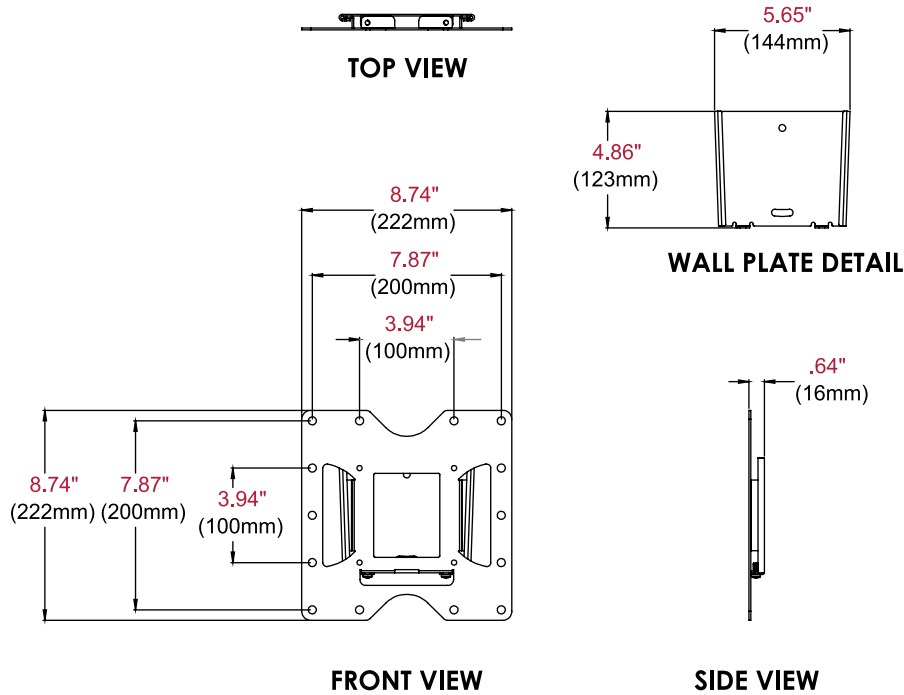

PF632	Paramount™ Flat Wall Mount for 22" to 40" Displays

Product Specifications

	DIMENSIONS (W x H x D)	PRODUCT WEIGHT	LOAD CAPACITY	FINISH	AVAILABLE COLORS
PF632	8.74" x 8.74" x 0.64" (222 x 222 x 16mm)	2.00lb (0.91kg)	80lb (36kg)	Scratch Resistant Fused Epoxy	Gloss Black

Package Specifications

	PACKAGE SIZE (W x H x D)	PACKAGE SHIP WEIGHT	PACKAGE UPC CODE	PACKAGE CONTENTS	UNITS IN PACKAGE
PF632	10.83" x 1.81" x 10.79" (275 x 46 x 274mm)	2.85lb (1.29kg)	735029254386	Wall Mount, Wall and Display Installation Hardware, Installation Instructions	1

Accessories

ACC215: 2-pack Metal Stud Fastener Kit	ESHV models: AV Wall Shelves
ACC4X4: VESA® 400 x 400mm Adaptor Plate	IBA4-W: Easy Mount Recessed Low Voltage Cable Plate
ACC-UCM: Universal AV Component Mount	IBA5-W: Recessed Low Voltage Media Plate with Duplex Surge Suppressor

All dimensions = inch (mm)

Architect Specifications

The Paramount™ Flat Wall Mount shall be a Peerless-AV model PF632 and shall be located where indicated on the plans. Assembly and installation shall be done according to instructions provided by the manufacturer.

Visit peerless-av.com to see the complete line of AV solutions from Peerless-AV, including outdoor displays, wireless, kiosks, digital audio, display mounts, projector mounts, carts/stands, and a full assortment of accessories.

Peerless-AV
2300 White Oak Circle
Aurora, IL 60502 USA
(800) 865-2112
(630) 375-5100
Fax: (800) 359-6500

Peerless-AV EMEA
Unit 3 Watford Interchange
Colonial Way, Watford
Herts, WD24 4WP
United Kingdom
+44 (0) 1923 200100
Fax: +44 (0) 1923 200101

Peerless-AV Latin America
Ave de las Industrias 413
Parque Industrial Escobedo
Escobedo, N.L.,
Mexico 66062
+52 (81) 8384-8300
Fax: +52 (81) 8384-8360