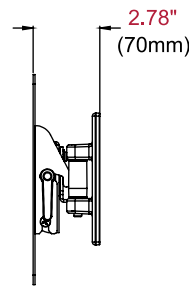

✉ info@peerless-av.com
🌐 peerless-av.com

peerless-AV®
Driving Technology Through Innovation

PP740	Paramount™ Pivot Wall Mount for 22" to 40" Displays
--------------	---

Product Specifications

	DIMENSIONS (W x H x D)	PRODUCT WEIGHT	LOAD CAPACITY	FINISH	AVAILABLE COLORS
PP740	10.14" x 8.74" x 2.78"-7.43" (258 x 222 x 70-189mm)	2.75lb (1.25kg)	80lb (36kg)	Scratch Resistant Fused Epoxy	Gloss Black

Package Specifications

	PACKAGE SIZE (W x H x D)	PACKAGE SHIP WEIGHT	PACKAGE UPC CODE	PACKAGE CONTENTS	UNITS IN PACKAGE
PP740	10.04" x 2.95" x 12.76" (255 x 75 x 324mm)	4.10lb (1.86kg)	735029256113	Wall Mount, Wall and Display Installation Hardware, Installation Instructions	1

Accessories

ACC4X4: VESA® 400 x 400mm Adaptor Plate
ACC-UCM: Universal AV Component Mount

ESHV models: AV Wall Shelves
WSP700/WSP701: Metal Stud Wall Plates for 16"/24" Center Metal Studs

All dimensions = **inch** (mm)

TOP VIEW

WALL PLATE DETAIL

FRONT VIEW

SIDE VIEW COLLAPSED

**SIDE VIEW EXTENDED
+15°/-5° TILT**

Architect Specifications

The Paramount™ Pivot Wall Mount shall be a Peerless-AV model PP740 and shall be located where indicated on the plans. Assembly and installation shall be done according to instructions provided by the manufacturer.