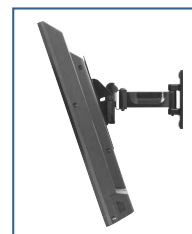

PP740

Mounting Pattern
100 x 100, 200 x 100,
or 200 x 200mm

Max Load
80lb
(36kg)

PARAMOUNT™ Pivot Wall Mount

FOR 22" TO 40" DISPLAYS

The Paramount™ series wall mounts provide versatile and multi-functional features. With PP740, extend the display up to 7.43" (189mm) or fully-retract it to just 2.78" (70mm) from the wall for an improved viewing angle. The Hook-and-Hang™ system offers easy, one-person installation of the display. A ratcheting handle provides locking tilt capability for quick adjustments to the amount of tilt, reducing glare and optimizing the viewing angle. Integrated cable management protects, contains and conceals cables for a clean installation.

- Accommodates 100 x 100, 200 x 100, or 200 x 200mm VESA® mounting patterns
- Extends 7.43" (189mm) from the wall
- Retracts to 2.78" (70mm) to save space
- +15/-5° of tilt for optimal viewing angles
- ±5° of roll for post installation display leveling
- Up to ±90° of pivot
- Design is UL listed and tested to four times stated load capacity

Extend, turn, tilt, or retract the display for the perfect viewing angle.

Comes in color packaging with included installation hardware and easy to follow instructions.

Please visit peerless-av.com/en-us/patents for patent information.