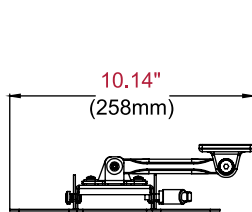

PP740	Paramount™ Pivot Wall Mount for 22" to 40" Displays

Product Specifications

	DIMENSIONS (W x H x D)	PRODUCT WEIGHT	LOAD CAPACITY	FINISH	AVAILABLE COLORS
PP740	10.14" x 8.74" x 2.78"-7.43" (258 x 222 x 70-189mm)	2.75lb (1.25kg)	80lb (36kg)	Scratch Resistant Fused Epoxy	Gloss Black

Package Specifications

	PACKAGE SIZE (W x H x D)	PACKAGE SHIP WEIGHT	PACKAGE UPC CODE	PACKAGE CONTENTS	UNITS IN PACKAGE
PP740	10.04" x 2.95" x 12.76" (255 x 75 x 324mm)	4.10lb (1.86kg)	735029256113	Wall Mount, Wall and Display Installation Hardware, Installation Instructions	1

Accessories

ACC4X4: VESA® 400 x 400mm Adaptor Plate
ACC-UCM: Universal AV Component Mount

ESHV models: AV Wall Shelves
WSP700/WSP701: Metal Stud Wall Plates for 16"/24" Center Metal Studs

All dimensions = **inch** (mm)

TOP VIEW