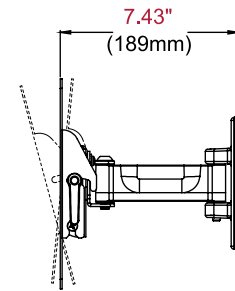

✉ info@peerless-av.com
🌐 peerless-av.com

peerless-AV®
Driving Technology Through Innovation

PP740	Paramount™ Pivot Wall Mount for 22" to 40" Displays
--------------	---

Product Specifications

	DIMENSIONS (W x H x D)	PRODUCT WEIGHT	LOAD CAPACITY	FINISH	AVAILABLE COLORS
PP740	10.14" x 8.74" x 2.78"-7.43" (258 x 222 x 70-189mm)	2.75lb (1.25kg)	80lb (36kg)	Scratch Resistant Fused Epoxy	Gloss Black

Package Specifications

	PACKAGE SIZE (W x H x D)	PACKAGE SHIP WEIGHT	PACKAGE UPC CODE	PACKAGE CONTENTS	UNITS IN PACKAGE
PP740	10.04" x 2.95" x 12.76" (255 x 75 x 324mm)	4.10lb (1.86kg)	735029256113	Wall Mount, Wall and Display Installation Hardware, Installation Instructions	1

TOP VIEW

WALL PLATE DETAIL

FRONT VIEW

SIDE VIEW COLLAPSED

**SIDE VIEW EXTENDED
+15°/-5° TILT**

Architect Specifications

The Paramount™ Pivot Wall Mount shall be a Peerless-AV model PP740 and shall be located where indicated on the plans. Assembly and installation shall be done according to instructions provided by the manufacturer.