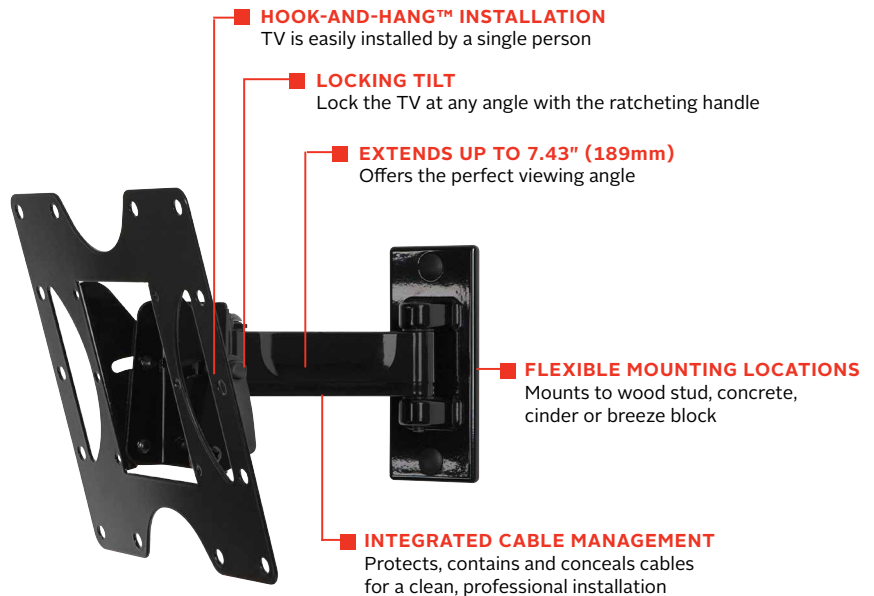

PP740

Mounting Pattern
100 x 100, 200 x 100,
or 200 x 200mm

Max Load
80lb
(36kg)

PARAMOUNT™ Pivot Wall Mount

FOR 22" TO 40" DISPLAYS

The Paramount™ series wall mounts provide versatile and multi-functional features. With PP740, extend the display up to 7.43" (189mm) or fully-retract it to just 2.78" (70mm) from the wall for an improved viewing angle. The Hook-and-Hang™ system offers easy, one-person installation of the display. A ratcheting handle provides locking tilt capability for quick adjustments to the amount of tilt, reducing glare and optimizing the viewing angle. Integrated cable management protects, contains and conceals cables for a clean installation.

- Accommodates 100 x 100, 200 x 100, or 200 x 200mm VESA® mounting patterns
- Extends 7.43" (189mm) from the wall
- Retracts to 2.78" (70mm) to save space
- +15/-5° of tilt for optimal viewing angles
- ±5° of roll for post installation display leveling
- Up to ±90° of pivot
- Design is UL listed and tested to four times stated load capacity

Extend, turn, tilt, or retract the display for the perfect viewing angle.

Comes in color packaging with included installation hardware and easy to follow instructions.

Please visit peerless-av.com/en-us/patents for patent information.

✉ info@peerless-av.com
🌐 peerless-av.com

peerless-AV®
Driving Technology Through Innovation

PP740	Paramount™ Pivot Wall Mount for 22" to 40" Displays
--------------	---

Product Specifications

	DIMENSIONS (W x H x D)	PRODUCT WEIGHT	LOAD CAPACITY	FINISH	AVAILABLE COLORS
PP740	10.14" x 8.74" x 2.78"-7.43" (258 x 222 x 70-189mm)	2.75lb (1.25kg)	80lb (36kg)	Scratch Resistant Fused Epoxy	Gloss Black