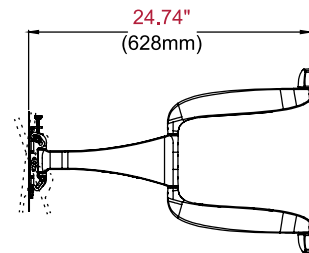

	DIMENSIONS (W x H x D)	PRODUCT WEIGHT	LOAD CAPACITY	FINISH	AVAILABLE COLORS
SUA740P	16.38" x 16.14" x 1.74"-24.74" (416 x 410 x 44-628mm)	10.10lb (4.58kg)	60lb (27kg)	Scratch resistant fused epoxy	Gloss black

Package Specifications

	PACKAGE SIZE (W x H x D)	PACKAGE SHIP WEIGHT	PACKAGE UPC CODE	PACKAGE CONTENTS	UNITS IN PACKAGE
SUA740P	21.25" x 3.25" x 19.50" (540 x 86 x 495mm)	13.25lb (6.01kg)	735029306375	Wall mount, wall and display installation hardware, installation instructions	1

All dimensions = inch (mm)

TOP VIEW

WALL PLATE DETAIL

FRONT VIEW

SIDE VIEW COLLAPSED

**SIDE VIEW EXTENDED
+15°/-5° TILT**

Architect Specifications

The DesignerSeries™ Ultra Slim Articulating Wall Mount shall be a Peerless-AV model SUA740P and shall be located where indicated on the plans. Assembly and installation shall be done according to instructions provided by the manufacturer.