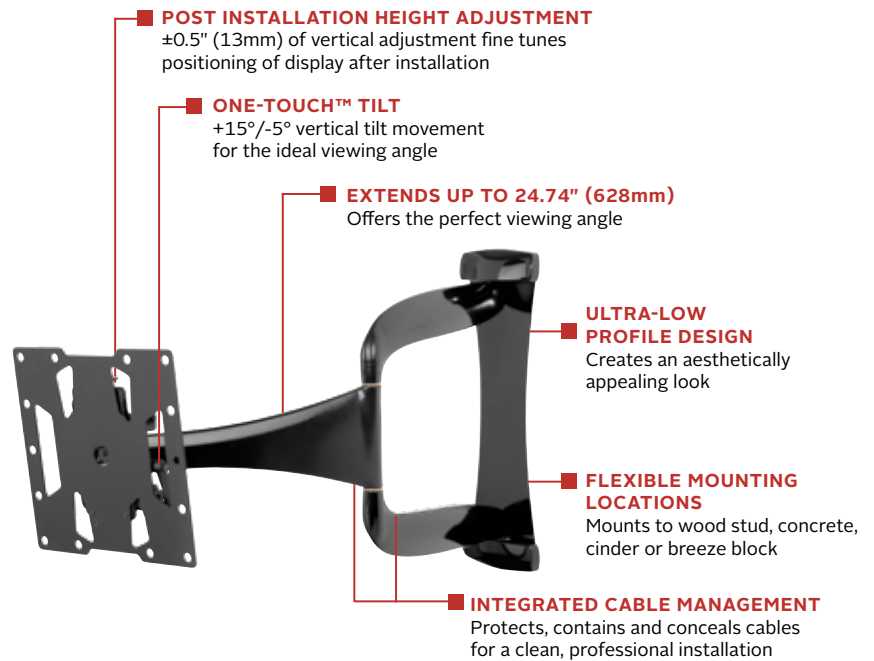

SUA740P

Display size
32"- 40"

Max load
60lb (27kg)

DesignerSeries™ Ultra Slim Articulating Wall Mount

FOR 32" TO 40" ULTRA-THIN DISPLAYS*

One of the thinnest wall arm mounts on the market, the Peerless-AV® DesignerSeries™ Ultra Slim Articulating Wall Mount is designed exclusively for ultra-thin displays. The SUA740P's One-Touch™ tilt mechanism provides effortless movement of the display for the perfect viewing experience, and vertical adjustment allows the display to be raised or lowered by ½" after installation to fine-tune the positioning. With a gloss black finish and internal cable management, the SUA740P provides a clean, professional look that matches any décor.

Full-motion capabilities allow you to swivel, tilt, extend or retract your display for the perfect viewing angle.

Additional Features

- ✓ Arm retracts to 1.74" (44mm) and extends up to 24.74" (628mm) from wall
- ✓ One-Touch™ tilt mechanism allows adjustment of +15°/-5° without the use of tools
- ✓ Up to ±90° of side-to-side swivel
- ✓ Added ±5° of roll for post-installation display leveling without the use of tools
- ✓ Up to ±0.5" (13mm) of vertical adjustment for post-installation leveling and height adjustment fine-tuning
- ✓ Internal cable management provides clean, professional installation finish
- ✓ Fits displays with VESA® mounting patterns 200 x 100 and 200 x 200mm

* Designed for use with displays that are less than 3" (76mm) deep

Swivel, tilt, extend or retract the display for the perfect viewing angle

Integrated cable management keeps cords and cables out of the way

Package Specifications

	PACKAGE SIZE (W x H x D)	PACKAGE SHIP WEIGHT	PACKAGE UPC CODE	PACKAGE CONTENTS	UNITS IN PACKAGE
SUA740P	21.25" x 3.25" x 19.50" (540 x 86 x 495mm)	13.25lb (6.01kg)	735029306375	Wall mount, wall and display installation hardware, installation instructions	1