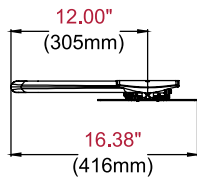

SUA740P	DesignerSeries™ Ultra Slim Articulating Wall Mount for 32" to 40" Ultra-Thin Displays*	* Designed for use with displays that are less than 3" (76mm) deep

Product Specifications

	DIMENSIONS (W x H x D)	PRODUCT WEIGHT	LOAD CAPACITY	FINISH	AVAILABLE COLORS
SUA740P	16.38" x 16.14" x 1.74"-24.74" (416 x 410 x 44-628mm)	10.10lb (4.58kg)	60lb (27kg)	Scratch resistant fused epoxy	Gloss black

Package Specifications

	PACKAGE SIZE (W x H x D)	PACKAGE SHIP WEIGHT	PACKAGE UPC CODE	PACKAGE CONTENTS	UNITS IN PACKAGE
SUA740P	21.25" x 3.25" x 19.50" (540 x 86 x 495mm)	13.25lb (6.01kg)	735029306375	Wall mount, wall and display installation hardware, installation instructions	1

Accessories

- **ACC925:** Security Fasteners
- **IBA2(AC)(-W), IBA3(AC)(-W):** Recessed Cable Management and Power Storage Accessory Box
- **IBA4-W:** Easy Mount Recessed Low Voltage Cable Plate
- **IBA5-W:** Recessed Low Voltage Media Plate with Duplex Surge Suppressor
- **ESHV models:** AV Wall Shelves
- **WSP756:** Metal Stud Wall Plate

All dimensions = inch (mm)

TOP VIEW