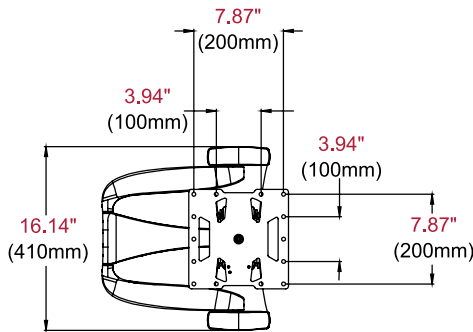

	DIMENSIONS (W x H x D)	PRODUCT WEIGHT	LOAD CAPACITY	FINISH	AVAILABLE COLORS
SUA740P	16.38" x 16.14" x 1.74"-24.74" (416 x 410 x 44-628mm)	10.10lb (4.58kg)	60lb (27kg)	Scratch resistant fused epoxy	Gloss black

Package Specifications

	PACKAGE SIZE (W x H x D)	PACKAGE SHIP WEIGHT	PACKAGE UPC CODE	PACKAGE CONTENTS	UNITS IN PACKAGE
SUA740P	21.25" x 3.25" x 19.50" (540 x 86 x 495mm)	13.25lb (6.01kg)	735029306375	Wall mount, wall and display installation hardware, installation instructions	1

Accessories

- ACC925:** Security Fasteners
- IBA2(AC)(-W), IBA3(AC)(-W):** Recessed Cable Management and Power Storage Accessory Box
- IBA4-W:** Easy Mount Recessed Low Voltage Cable Plate
- IBA5-W:** Recessed Low Voltage Media Plate with Duplex Surge Suppressor
- ESHV models:** AV Wall Shelves
- WSP756:** Metal Stud Wall Plate

All dimensions = inch (mm)

TOP VIEW

WALL PLATE DETAIL

FRONT VIEW

SIDE VIEW COLLAPSED

**SIDE VIEW EXTENDED
+15°/-5° TILT**

Architect Specifications

The DesignerSeries™ Ultra Slim Articulating Wall Mount shall be a Peerless-AV model SUA740P and shall be located where indicated on the plans. Assembly and installation shall be done according to instructions provided by the manufacturer.