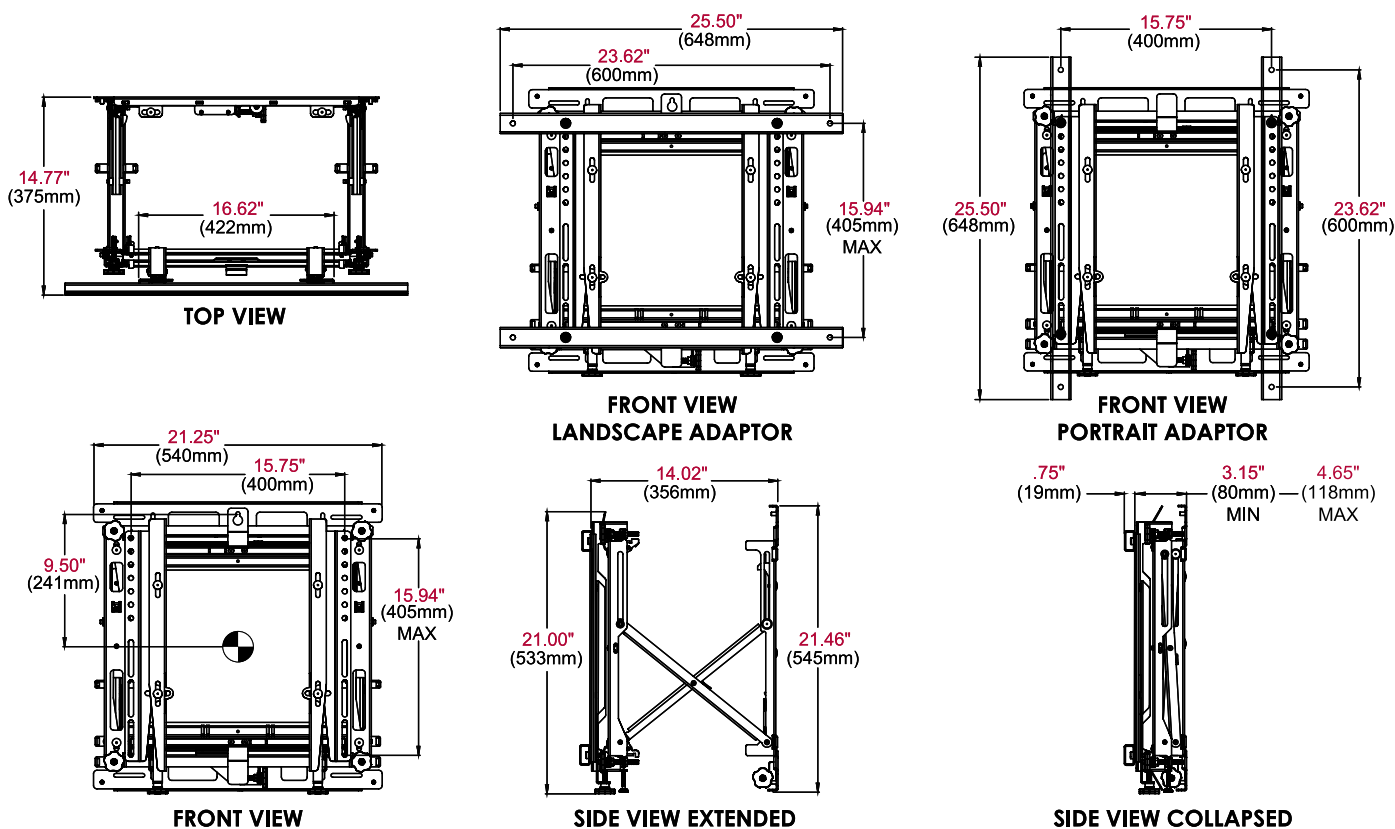

DS-VW775 SmartMount® Supreme Full Service Video Wall Mount for 46"-60" Displays

Product Specifications

	DIMENSIONS (W x H x D)	PRODUCT WEIGHT	LOAD CAPACITY	FINISH	AVAILABLE COLORS
DS-VW775	21.25" x 21.46" x 3.15" - 14.77" (540 x 545 x 80 - 375mm)	30.3lb (13.7kg)	125lb (56.8kg)	Powder Coat, Textured	Black

Package Specifications

	PACKAGE SIZE (W x H x D)	PACKAGE SHIP WEIGHT	PACKAGE UPC CODE	PACKAGE CONTENTS	UNITS IN PACKAGE
DS-VW775	30.38" x 23.63" x 4.50" (771 x 600 x 114mm)	36lb (16.3kg)	735029308669	Wall Mount, Adaptor Rails & Mounting Hardware	1

Accessories

- **DS-VWRSxxx:** Reusable Display Dedicated Spacers
- **ACC-QRL:** Quick Release Accessory - Landscape
- **ACC-QRP:** Quick Release Accessory - Portrait
- **ACC-DHK:** Display Handling Kit
- **ACC-DHP6:** Display Handling Kit Replacement Pads - 6pk

All dimensions = inch (mm)

Architect Specifications

The SmartMount® Supreme Full Service Video Wall Mount shall be a Peerless-AV model DS-VW775 and shall be located where indicated on the plans. Assembly and installation shall be done according to instructions provided by the manufacturer.

Visit peerless-av.com to see the complete line of AV solutions from Peerless-AV, including outdoor displays, wireless, kiosks, digital audio, display mounts, projector mounts, carts/stands, and a full assortment of accessories.

Peerless-AV
2300 White Oak Circle
Aurora, IL 60502 USA
(800) 865-2112
(630) 375-5100
Fax: (800) 359-6500

Peerless-AV EMEA
Unit 3 Watford Interchange
Colonial Way, Watford
Herts, WD24 4WP
United Kingdom
+44 (0) 1923 200100
Fax: +44 (0) 1923 200101

Peerless-AV Latin America
Ave de las Industrias 413
Parque Industrial Escobedo
Escobedo, N.L.,
Mexico 66062
+52 (81) 8384-8300
Fax: +52 (81) 8384-8360