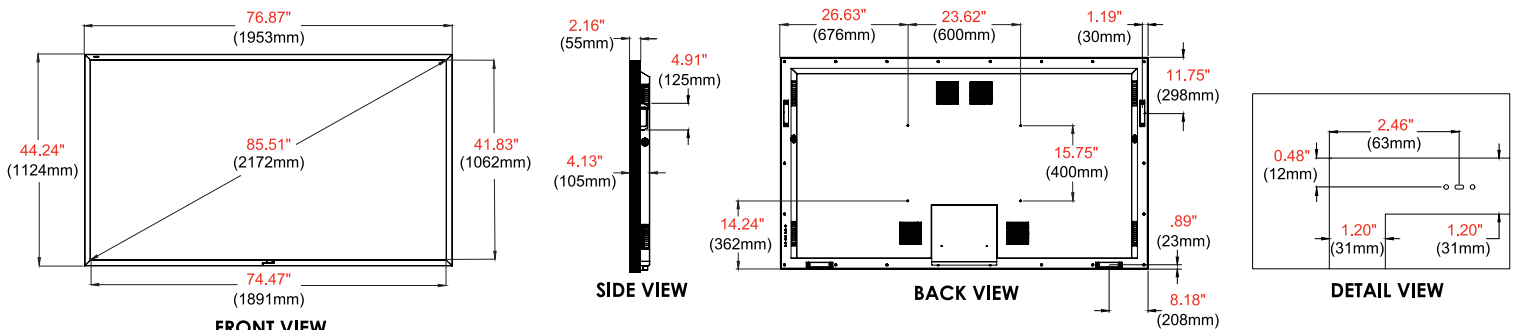

Mechanical

SIZE (W x H x D)	1953 x 1124 x 105mm (76.87" x 44.24" x 4.13")
INPUT COMPARTMENT (W x H x D)	290 x 134 x 55mm (11.4" x 5.29" x 2.18")
VESA® PATTERN	600 x 400mm
NET WEIGHT	74KG (163lbs)
COLOUR	Black

Input/Output Connections

TV INPUT	SUPPORT FOR NTSC/ATSC ONLY; NO PAL SUPPORT; NO SECAM SUPPORT
VGA INPUT	15 pin D-SUB (x1)
HDMI INPUT	HDMI 2.0/HDCP 2.2 (x3), 480p, 720p, 1080i, 1080p, 2160p
DISPLAY PORT	DisplayPort (x1), 480i, 480p, 720p, 1080i, 1080p, 2160p
CVBS INPUT	3.5mm (x1), 480i
YPBPR INPUT	3.5mm (x1), 480i, 480p, 720p, 1080i
VGA STEREO AUDIO INPUT	3.5mm (x1)
AUDIO STEREO OUTPUT	5W + 5W, Analog 3.5mm Headphone Jack
USB 2.0	USB A (Female) (x1)
RS232	3.5mm TRS Jack (x1)
TOSLINK DIGITAL AUDIO OUTPUT	Optical (x1)
IR EXTENDER INPUT	3.5mm (x1)
IR EXTENDER OUTPUT (REPEATER)	3.5mm (x1)
5VDC 2.4A OUTPUT (USB POWER)	USB A (Female) (x1)
12VDC 2.5A OUTPUT	Barrel 2.5mm (ID), 5.5mm (OD) (x1)
AMBIENT LIGHT SENSOR EXTENDER INPUT	3.5mm (x1)

Package Specifications

	PACKAGE SIZE	PACKAGE SHIP WEIGHT	PACKAGE UPC CODE	PACKAGE CONTENTS	UNITS IN PACKAGE
UV862-EUK	2130 x 1260 x 270mm (83.86" x 49.61" x 10.63")	83Kg (182.98lbs)	735029336624	Display, Universal Remote Control, Power Cord, Manual, Display Cover and IR Extender	1

Accessories

ACCD-05K: 5V DC Power Kit	ACCD-ALG: Analog Accessory Kit
ACCD-12K: 12V DC Power Kit	ACCD-ALS: Ambient Light Sensor Extender

All dimensions = inch (mm)

Architect Specifications

The UltraView™ UHD Outdoor TV shall be a Peerless-AV model UV862-EUK and shall be located where indicated on the plans. Assembly and installation shall be done according to instructions provided by the manufacturer.

Visit peerless-av.com to see the complete line of AV solutions from Peerless-AV, including outdoor displays, wireless, kiosks, digital audio, display mounts, projector mounts, carts/stands, and a full assortment of accessories.

Peerless-AV
2300 White Oak Circle
Aurora, IL 60502 USA
(800) 865-2112
(630) 375-5100
Fax: (800) 359-6500

Peerless-AV EMEA
Unit 3 Watford Interchange
Colonial Way, Watford
Herts, WD24 4WP
United Kingdom
+44 (0) 1923 200100
Fax: +44 (0) 1923 200101

Peerless-AV Latin America
Av. de las Industrias 413
Parque Industrial Escobedo
General Escobedo, N.L.,
México, 66062
+52 (81) 8384-8300
Fax: +52 (81) 8384-8360