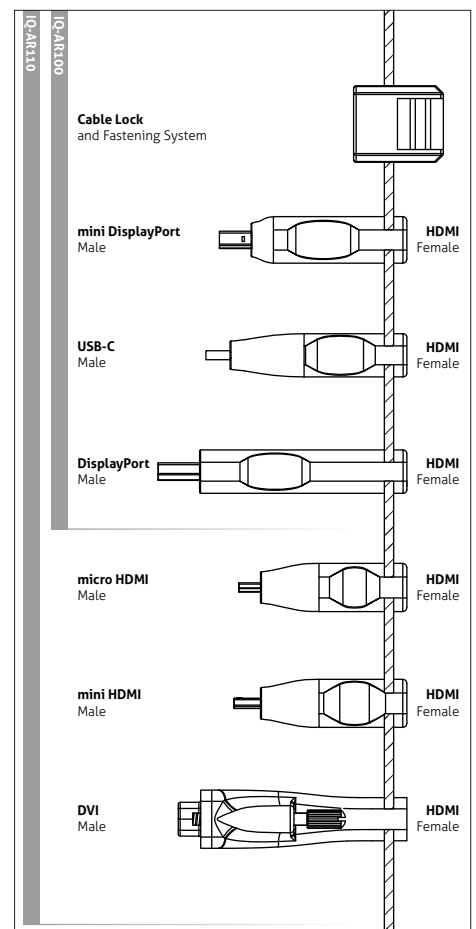

IQ Series IQ-AR100 / IQ-AR110

- ▶ Three / six HDMI adapters for resolutions of at least 2K / 1920x1080
- ▶ All adapters featuring gold plated precision contacts
- ▶ mini DP, DP, USB-C, HDMI-C, HDMI-D and DVI male to HDMI-A female
- ▶ Adapter ring with 40cm black coated steel wire rope
- ▶ Innovative cable lock and fastening system

Adapters

Included Adapters	1x DisplayPort male to HDMI-A female (IQ-AR100 / IQ-AR110)
	1x mini DisplayPort male to HDMI-A female (IQ-AR100 / IQ-AR110)
	1x USB-C male to HDMI-A female (IQ-AR100 / IQ-AR110)
	1x Mini HDMI-C male to HDMI-A female (IQ-AR110)
	1x Micro HDMI-D male to HDMI-A female (IQ-AR110)
	1x DVI (24+1) male to HDMI-A female (IQ-AR110)
Dimensions DisplayPort Adapter	55 x 21.5 x 11.5mm
Dimensions mini DisplayPort Adapter	38.5 x 21.5 x 11.5mm
Dimensions USB-C Adapter	47 x 27 x 11.5mm
Dimensions HDMI-C / HDMI-D Adapters	35 x 21.5 x 11.5mm
Dimensions DVI Adapter	55 x 40 x 15.5mm
Maximum Resolution	FullHD / 1080p 60Hz (DisplayPort / mini DisplayPort)
	UltraHD / 2160p 30Hz (USB-C)
	UltraHD / 2160p 60Hz (HDMI-C / HDMI-D)
	WUXGA / 1920x1200 (DVI)
Contact Material	Gold Plated
Adapter Material	PVC / PE
Color	Black

Adapter Ring

Length Steel Wire Rope	40cm
Coating Material	PVC, black
Lock	Screw-down, nickel-plated

Cable Lock and Fastening System

Material	PVC
Cable Fastening System	Reusable (cable tie)
Recommended Cable Diameter	Up to 7.5mm
Color	Black