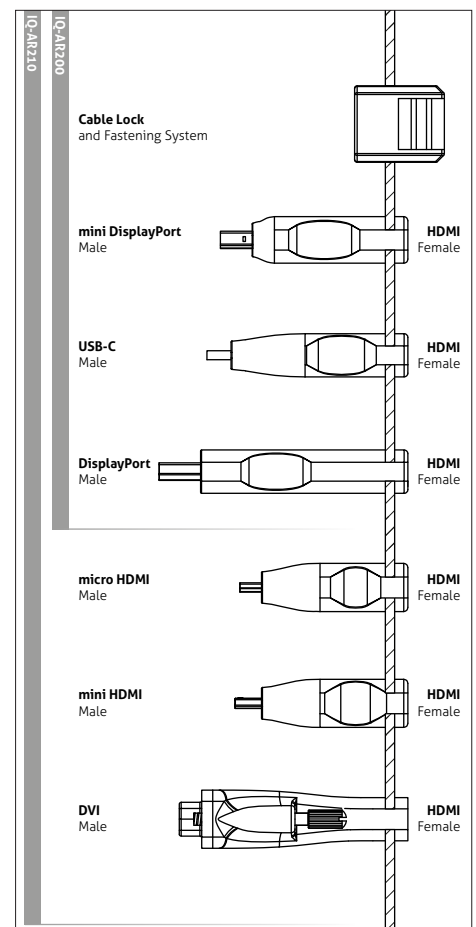

IQ Series IQ-AR200 / IQ-AR210

- ▶ Three / six HDMI adapters for resolutions up to 4K UltraHD 60Hz
- ▶ All adapters featuring gold plated precision contacts
- ▶ mini DP, DP, USB-C, HDMI-C, HDMI-D and DVI male to HDMI-A female
- ▶ Adapter ring with 40cm black coated steel wire rope
- ▶ Innovative cable lock and fastening system

Adapters

Included Adapters	1x DisplayPort male to HDMI-A female (IQ-AR200 / IQ-AR210)
	1x mini DisplayPort male to HDMI-A female (IQ-AR200 / IQ-AR210)
	1x USB-C male to HDMI-A female (IQ-AR200 / IQ-AR210)
	1x Mini HDMI-C male to HDMI-A female (IQ-AR210)
	1x Micro HDMI-D male to HDMI-A female (IQ-AR210)
	1x DVI (24+1) male to HDMI-A female (IQ-AR210)
Dimensions DisplayPort Adapter	55 x 21.5 x 11.5mm
Dimensions mini DisplayPort Adapter	38.5 x 21.5 x 11.5mm
Dimensions USB-C Adapter	47 x 27 x 11.5mm
Dimensions HDMI-C / HDMI-D Adapters	35 x 21.5 x 11.5mm
Dimensions DVI Adapter	55 x 40 x 15.5mm
Maximum Resolution	UltraHD / 2160p 60Hz (USB-C / HDMI-C / HDMI-D / DisplayPort / mini DisplayPort)
	WUXGA / 1920x1200 (DVI)
Contact Material	Gold Plated
Adapter Material	PVC / PE
Color	Black

Adapter Ring

Length Steel Wire Rope	40cm
Coating Material	PVC, black
Lock	Screw-down, nickel-plated

Cable Lock and Fastening System

Material	PVC
Cable Fastening System	Reusable (cable tie)
Recommended Cable Diameter	Up to 7.5mm
Color	Black