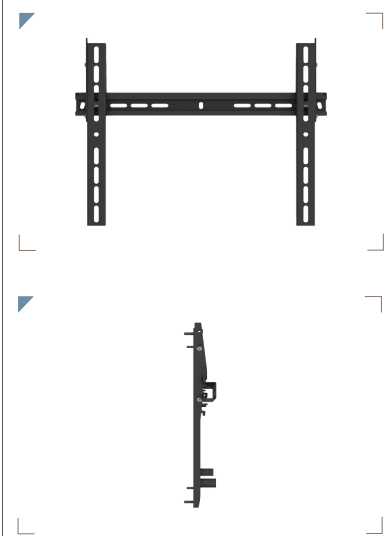

FUNC BRACKY PLAYER

Do you want to store a media player or a mini PC close to the display?

The Func Bracky Player has an increased depth to make room for the device between the display and the wall. It can, furthermore, be locked by a locking pin (included) or padlock (not included) for improved personal safety and security from theft. Can be tilted 5 degrees.

INFO

- **Finish:** Black
- **Max. load:** 50 kg
- **Fixed tilt:** +5°
- **Minimum VESA:** 100 x 100
- **Maximum VESA:** 400 x 400
- **Warranty:** 5 years.

ARTICLE NO:
FS011073 Func Bracky Player

TECHNICAL DRAWING (MM) FS011073 / Func Bracky Player