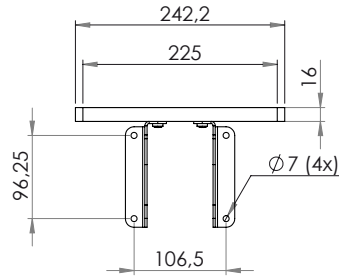

SMS X CONFERENCE CAMERA SHELF WALL

INFO

- Finish: white
- Maximum load: 8 kg
- Dimensions: 242 x 253 mm (shelf usable space).
- Wall-shelf for codec, codec/video camera or other electronic conferencing equipment.
- Complete with shelf, console and fittings for simple attachment directly onto the wall, preferably close to the screen/video conferencing equipment.
- Shelf and console painted white and polished.

ART. NO

PD300012-P0

DESCRIPTION

SMS X Conference Camera Shelf Wall

SMART MEDIA SOLUTIONS

www.SmartMediaSolutions.se