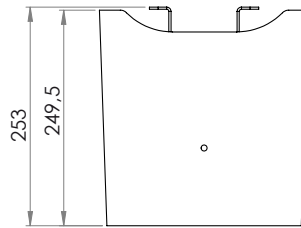

SMS X CONFERENCE CAMERA SHELF WALL

So practical and elegant on the wall.

A wall-mounted shelf. You can place video camera, codec/camera or other electronic conferencing equipment on this shelf. Complete with a console. Both the shelf and the console are painted in white with a polished finish. Maximum load: 8 kg.

SMS X CONFERENCE CAMERA SHELF WALL

INFO

- Finish: white
- Maximum load: 8 kg
- Dimensions: 242 x 253 mm (shelf usable space).
- Wall-shelf for codec, codec/video camera or other electronic conferencing equipment.
- Complete with shelf, console and fittings for simple attachment directly onto the wall, preferably close to the screen/video conferencing equipment.
- Shelf and console painted white and polished.

ART. NO

PD300012-P0

DESCRIPTION

SMS X Conference Camera Shelf Wall

SMART MEDIA SOLUTIONS

www.SmartMediaSolutions.se