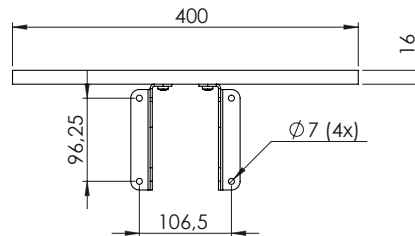

SMS X CONFERENCE CODEC SHELF WALL

INFO

- Finish: white
- Maximum load: 10 kg
- Dimensions: 400 x 253 mm (shelf usable space).
- Wall-shelf for codec, codec/video camera or other electronic conferencing equipment.
- Complete with shelf, console and fittings for simple attachment directly onto the wall, preferably close to the screen/video conferencing equipment.
- Shelf and console painted white and polished.

ART. NO

PD300013-P0

DESCRIPTION

SMS X Conference Codec Shelf Wall

SMART MEDIA SOLUTIONS

www.SmartMediaSolutions.se