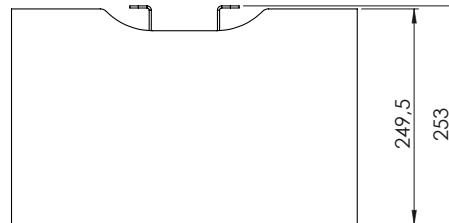

SMS X CONFERENCE CODEC SHELF WALL

INFO

- Finish: white
- Maximum load: 10 kg
- Dimensions: 400 x 253 mm (shelf usable space).
- Wall-shelf for codec, codec/video camera or other electronic conferencing equipment.
- Complete with shelf, console and fittings for simple attachment directly onto the wall, preferably close to the screen/video conferencing equipment.
- Shelf and console painted white and polished.

ART. NO

PD300013-P0

DESCRIPTION

SMS X Conference Codec Shelf Wall

SMART MEDIA SOLUTIONS

www.SmartMediaSolutions.se