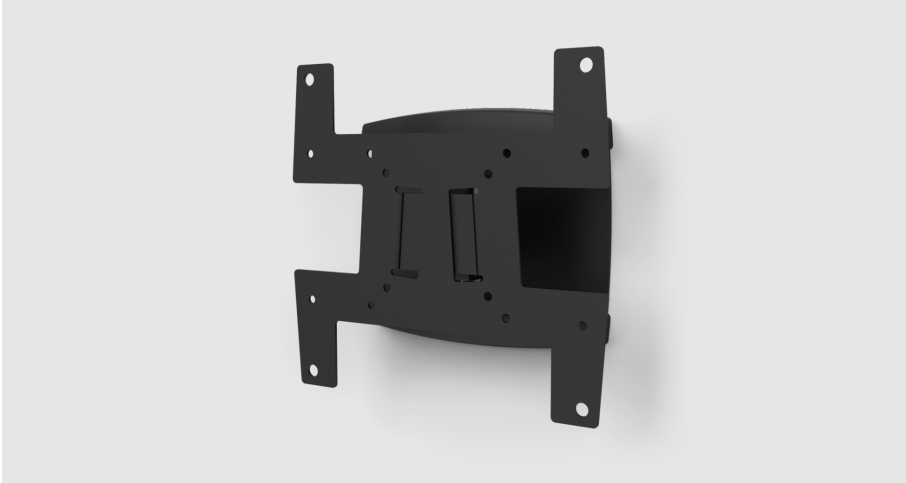

ICON WL ST

Hard to please?

Making it easy to fine-tune the viewing angle

The SMS Icon WL ST is a small and smart wall bracket that adds a lot of possibilities to your display. It can make your display swivel and tilt in almost any direction. It can carry displays up to 12 kg. The SMS Icon WL ST has a compact design that will keep your display close to the wall - a neat solution for a neat display. Choose black or anthracite grey to match room and equipment.

With VESA 200x200!

ARTICLE NUMBER

C181U004-2A
Icon WL ST Anthracite Grey

INFO

PLACEMENT	Wall
ROTATION	Landscape
TILT : PLUS	25
TILT : MINUS	25
SWIVEL: PLUS	20
SWIVEL: MINUS	20
VESA HORIZONTAL	75 - 200
VESA VERTICAL	75 - 200
MAX WEIGHT [KG]	12
WARRANTY [YEARS]	5

PRODUCT VARIATIONS

C181U004-1A - ICON WLST ALU/BLACK

C181U004-2A - ICON WLST ANTHRACITE GREY

ACCESSORIES

SMS L ADAPTER 200X100/200X200

FS010110