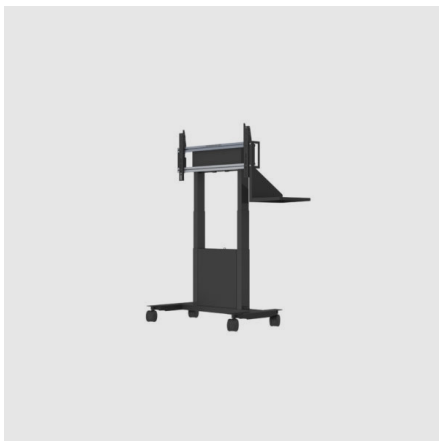

# FUNC SIDE SHELF

## Showing your best side

The stable and robust Func Side Shelf is a great choice for accessories, such as a laptop, during your presentation. It's the perfect choice when using the Func Mobile floorstands. The shelf works perfectly together with Func Mobile and Func Mobile Motorized.

### ARTICLE NUMBER

C220007-1A  
Func Side Shelf, Black

-

Func Side Shelf, White