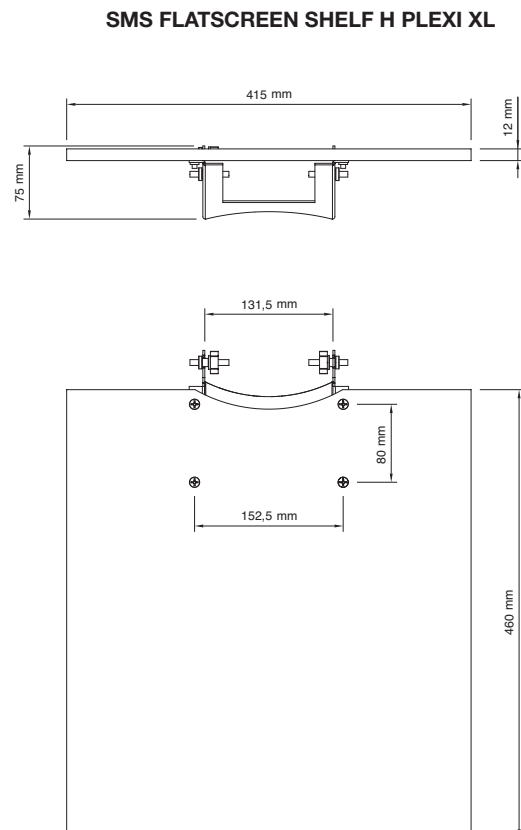

SHELVES (HEAVY)

INFO

- Color: Black, grey, birch, beech, plexiglas, oak (new), walnut (new) or white (new).
- Max load: 12 kg

Note: Holding console is included.

ART. NO

ART. NO	DESCRIPTION
SU010020-P0	SMS Flat shelf H Black+Consol
SU010021-P0	SMS Flat shelf H Grey+Consol
SU010022-P0	SMS Flat shelf H Oak+Consol
SU010023-P0	SMS Flat shelf H Beech+Consol
SU010024-P0	SMS Flat shelf H Birch+Consol
SU010025-P0	SMS Flat shelf H Plexi+Consol
SU010026-P0	SMS Flat shelf H Plexi XL+Consol
SU010027-P0	SMS Flat shelf H White+Consol
SU010028-P0	SMS Flat shelf H Walnut+Consol

DESCRIPTION

SMART MEDIA SOLUTIONS

www.SmartMediaSolutions.se