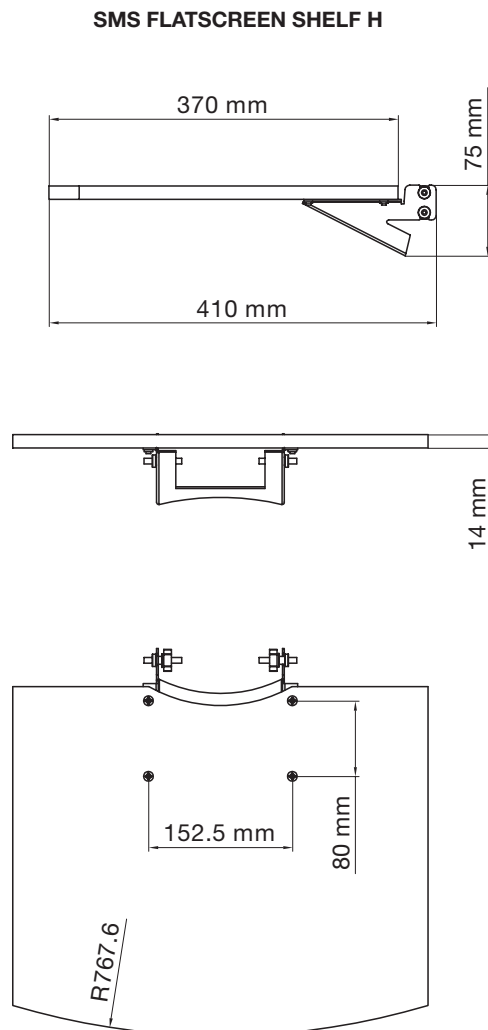

SHELVES (HEAVY)

INFO

- Color: Black, grey, birch, beech, plexiglas, oak (new), walnut (new) or white (new).
- Max load: 12 kg

Note: Holding console is included.

ART. NO

ART. NO	DESCRIPTION
SU010020-P0	SMS Flat shelf H Black+Consol
SU010021-P0	SMS Flat shelf H Grey+Consol
SU010022-P0	SMS Flat shelf H Oak+Consol
SU010023-P0	SMS Flat shelf H Beech+Consol
SU010024-P0	SMS Flat shelf H Birch+Consol
SU010025-P0	SMS Flat shelf H Plexi+Consol
SU010026-P0	SMS Flat shelf H Plexi XL+Consol
SU010027-P0	SMS Flat shelf H White+Consol
SU010028-P0	SMS Flat shelf H Walnut+Consol

DESCRIPTION

SMART MEDIA SOLUTIONS

www.SmartMediaSolutions.se