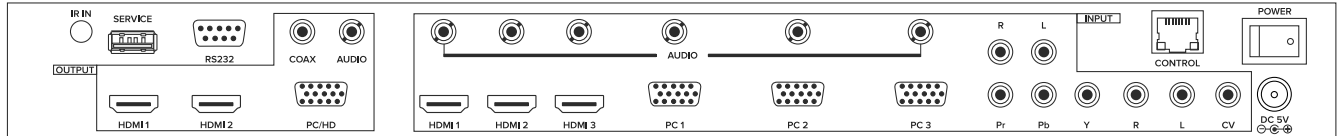

1T-VS-668

Universal Video Scaler/Switcher

Panel Drawings

Resolution Table

Resolution		V. Rate/Hz	Scan	Format	Valid Connector
480i	720x480	60 (NTSC)	Interlaced	Composite, YUV	HD-15,HDMI,YUV,CV
576i	720x576	50 (PAL)	Interlaced	Composite, YUV	HD-15,HDMI,YUV,CV
480p	720x480	60	Progressive	YPbPr/RGBHV	HD-15,HDMI,YUV
576p	720x576	50	Progressive	YPbPr/RGBHV	HD-15,HDMI,YUV
720p	1280x720	50,60	Progressive	YPbPr/RGBHV	HD-15,HDMI,YUV
1080i	1920x1080	50,60	Interlaced	YPbPr/RGBHV	HD-15,HDMI,YUV
1080p	1920x1080	50,60	Progressive	YPbPr/RGBHV	HD-15,HDMI,YUV
VGA	640x480	60	Progressive	RGBHV	HD-15,HDMI
SVGA	800x600	60	Progressive	RGBHV	HD-15,HDMI
XGA	1024x768	60	Progressive	RGBHV	HD-15,HDMI
WXGA	1280x768	60	Progressive	RGBHV	HD-15,HDMI
WXGA	1280x800	60	Progressive	RGBHV	HD-15,HDMI
SXGA	1280x1024	60	Progressive	RGBHV	HD-15,HDMI
	1360x768	60	Progressive	RGBHV	HD-15,HDMI
SXGA+	1400x1050	60	Progressive	RGBHV	HD-15,HDMI
	1440x900	60	Progressive	RGBHV	HD-15,HDMI
UXGA	1600x1200	60	Progressive	RGBHV	HD-15,HDMI
WSXGA	1680x1050	60	Progressive	RGBHV	HD-15,HDMI
WUXGA	1920x1200	60	Progressive	RGBHV	HD-15,HDMI