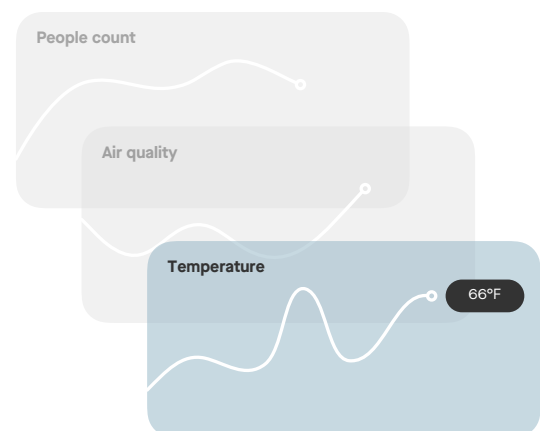

Reserve a workspace and get connected.

For Zoom users, you can rapidly reserve a space on Neat Frame with on-demand booking from your company's office reception area or direct from a workspace. Then, scan the QR code via your Zoom mobile app to sign into your Zoom account. Have people who need help in the lobby or open spaces? Zoom's virtual kiosk opens the door for a virtual receptionist, IT help desk, or facilities request all through the Neat Frame, allowing remote employees to help people on-site.

Safer meeting rooms.

Thanks to Neat Sense*, Neat devices enable companies to offer significant health benefits to their employees, which in today's new normal of having to take ever-increasing protective measures against COVID-19 can be a huge relief. Neat Sense helps you control and monitor air quality, humidity (healthy indoor humidity levels are between 30-50%. Flu viruses can spread quickly due to poor indoor humidity), CO2 and organic chemical levels in the room – scents, odors, etc. Also, whether or not there are people in a room and if so, how many. That way, you can be sure of maintaining safe social distancing at all times.